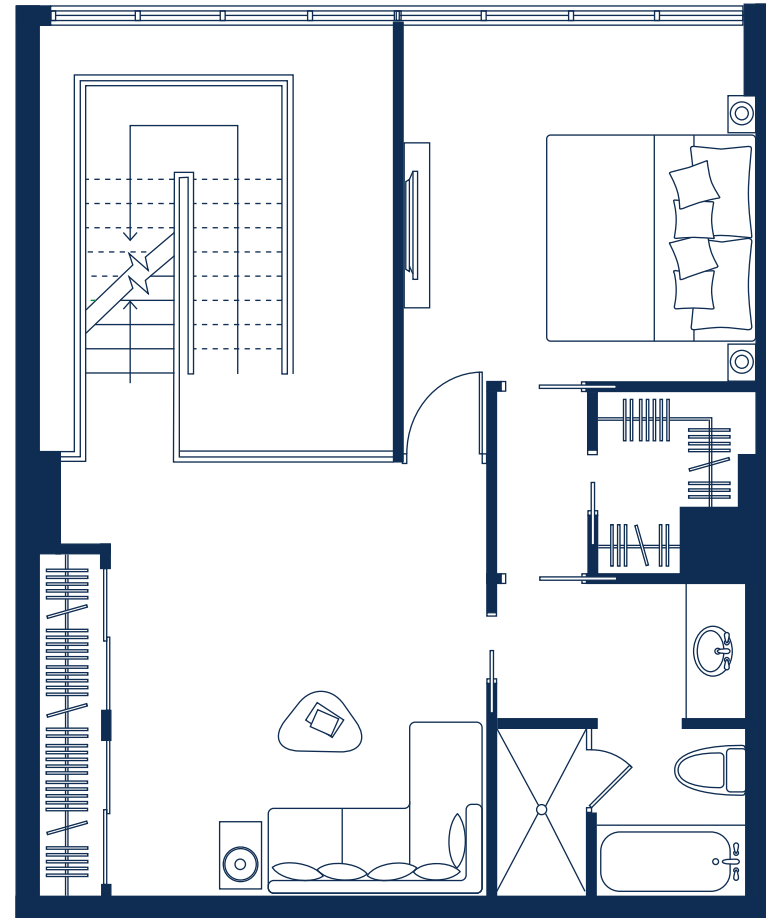

20th LEVEL

21st LEVEL

PH 9

Bed	2
Bath	1.5
Sq.Ft.	1603
m <sup>2</sup>	149

Approximate sq. footage includes terrace