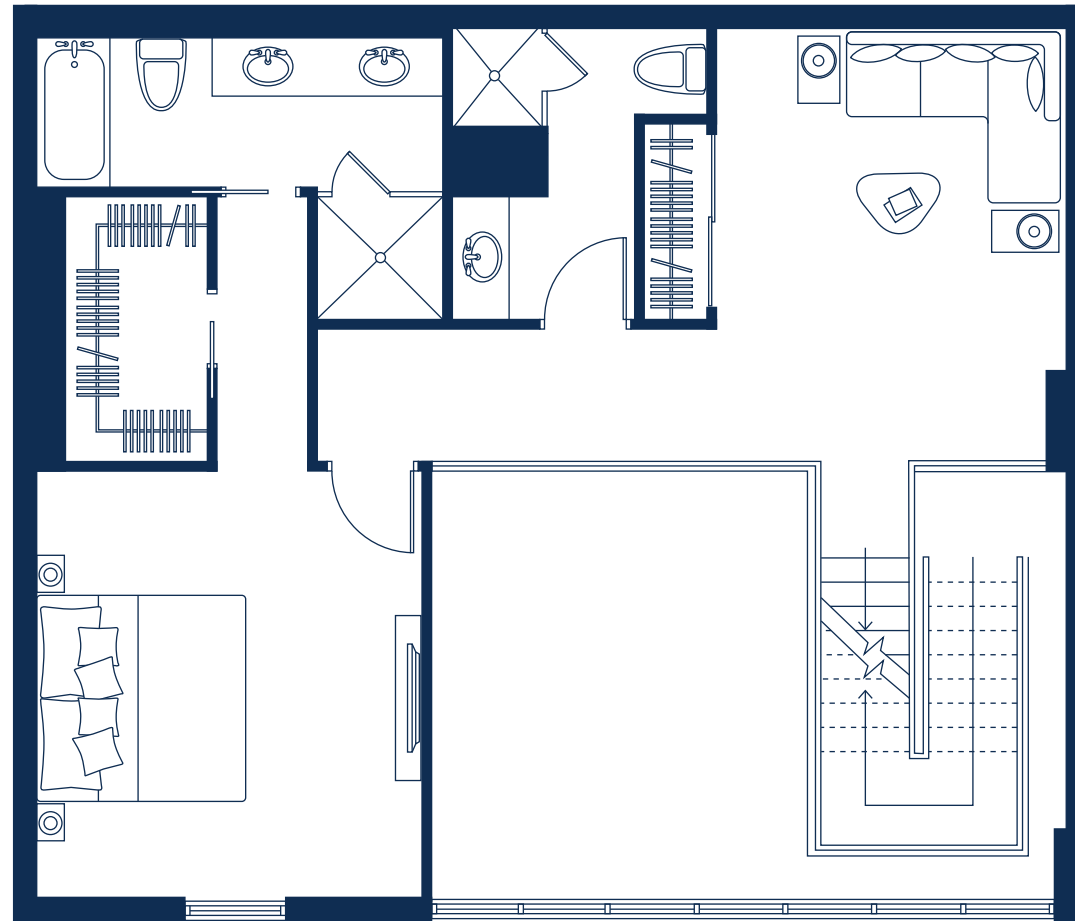

20th LEVEL

21st LEVEL

PH 8

Bed	3
Bath	3
Sq.Ft.	2084
m ²	193.60

Approximate sq. footage includes terrace