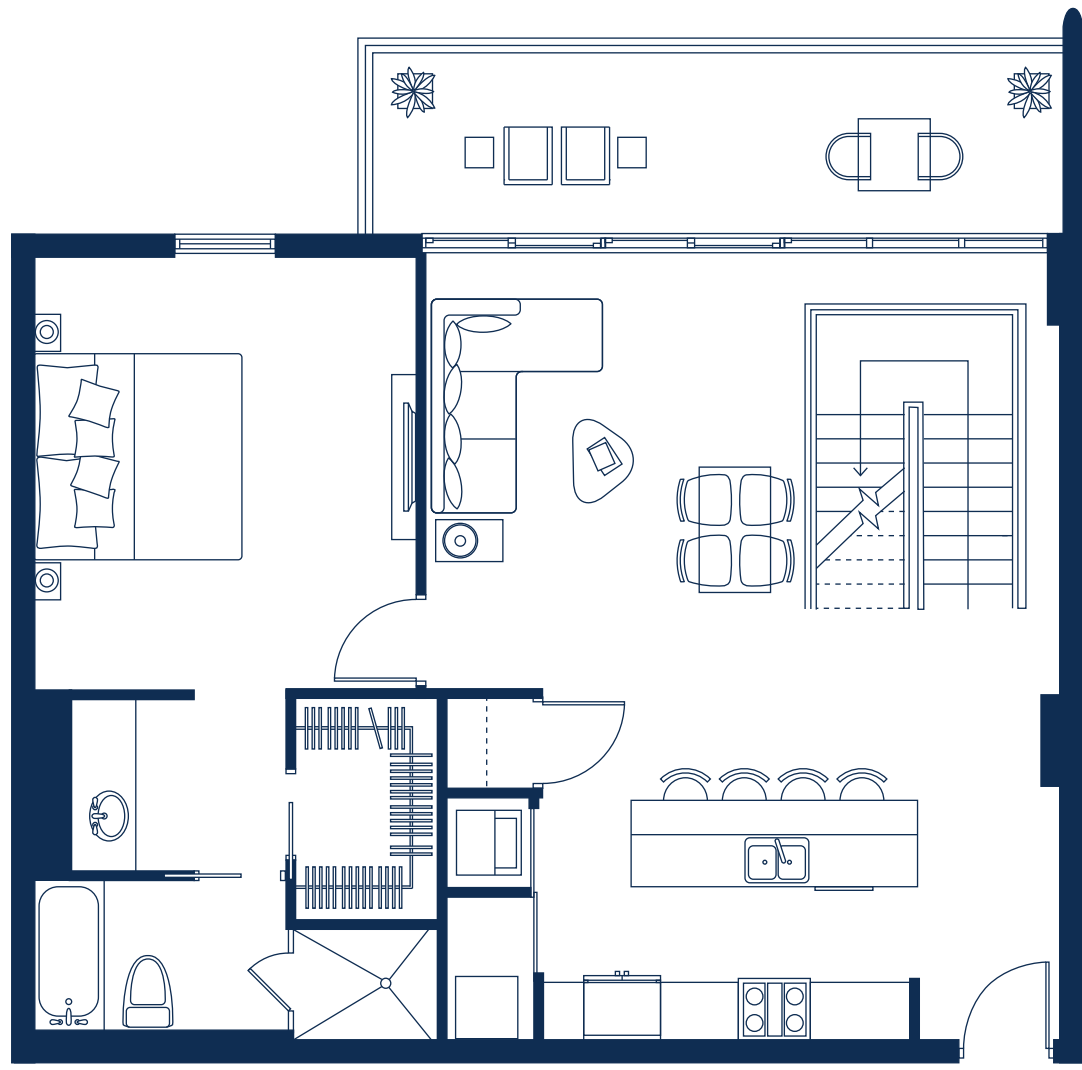

PH 7

Bed	3
Bath	3
Sq.Ft.	2084
m ²	193.60

Approximate sq. footage includes terrace

20th LEVEL

21st LEVEL