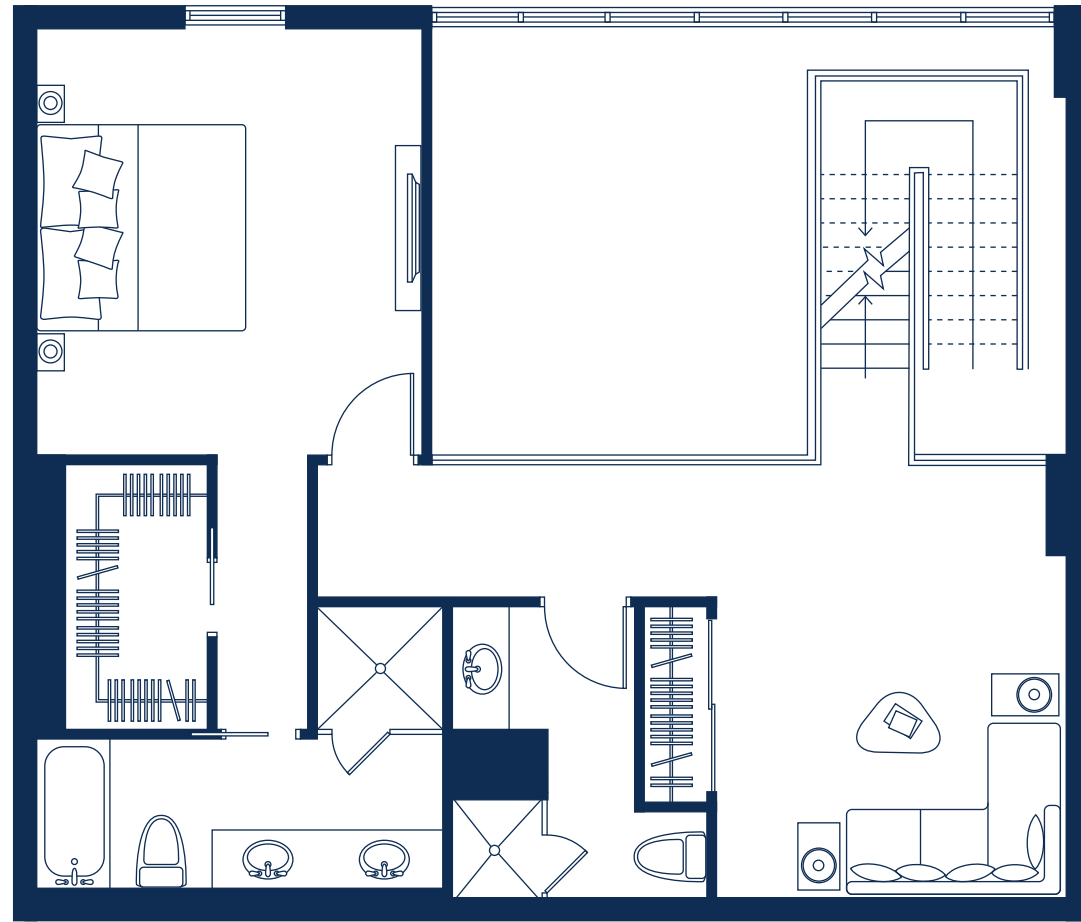

PH 7

Bed	3
Bath	3
Sq.Ft.	2084
m ²	193.60

Approximate sq. footage includes terrace

20th LEVEL

21st LEVEL