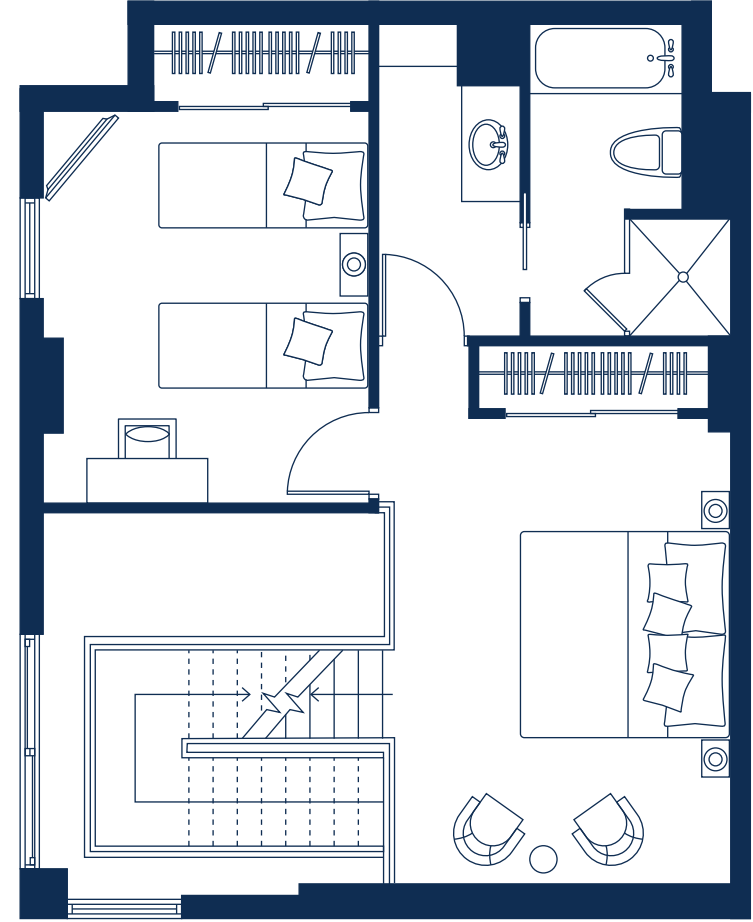

PH 2

Bed	2
Bath	1.5
Sq.Ft.	1534
m ²	142.50

Approximate sq. footage includes terrace

20th LEVEL

21st LEVEL