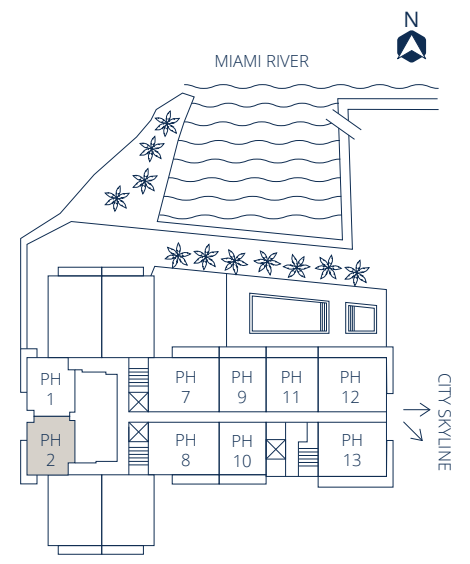

PH 2

Bed	2
Bath	1.5
Sq.Ft.	1534
m ²	142.50

Approximate sq. footage includes terrace

20th LEVEL

21st LEVEL