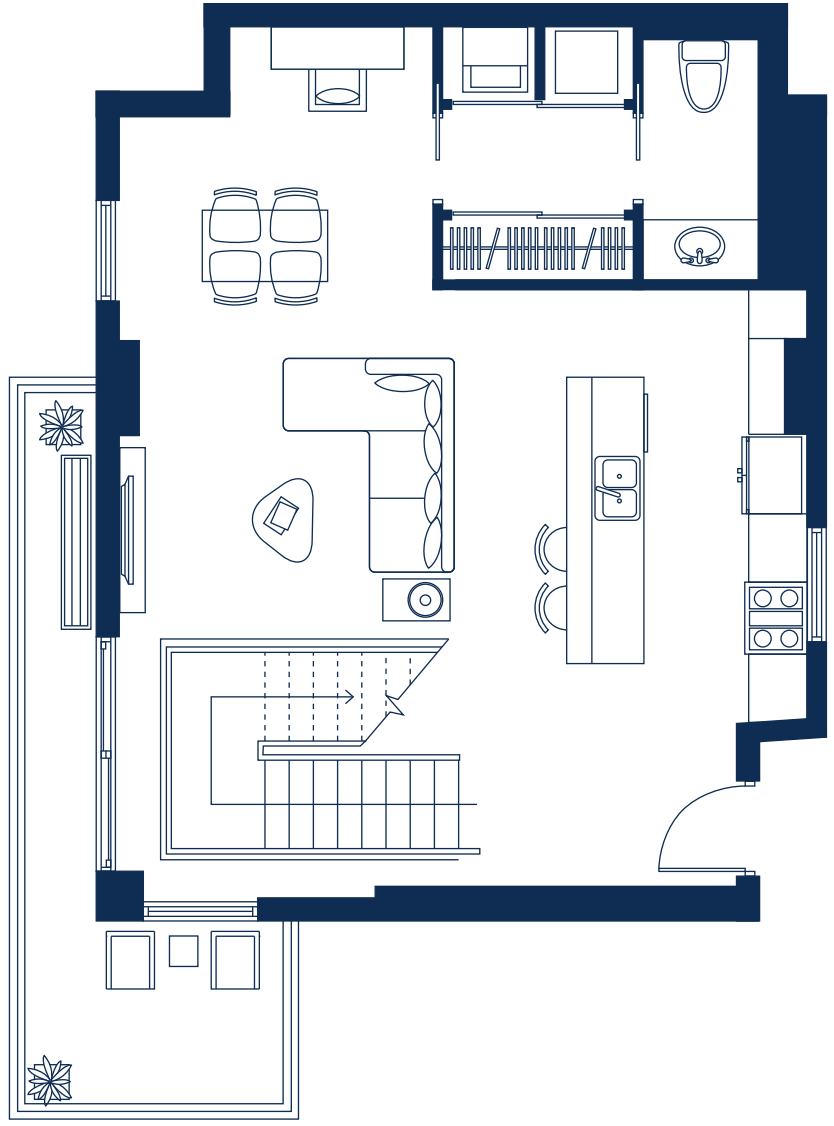

PH 2

Bed	2
Bath	1.5
Sq.Ft.	1534
m ²	142.50

Approximate sq. footage includes terrace

20th LEVEL

21st LEVEL