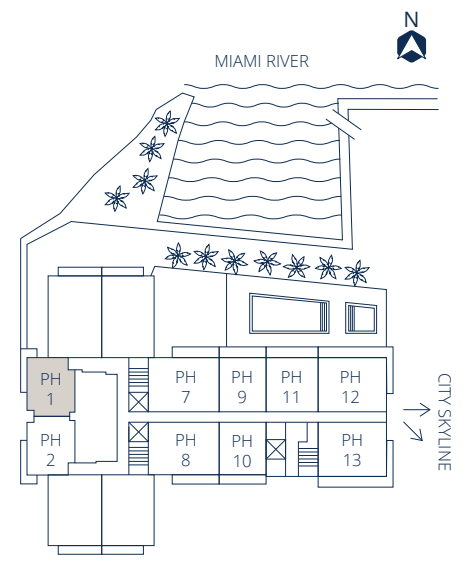

PH 1

Bed	2
Bath	1.5
Sq.Ft.	1534
m ²	142.50

Approximate sq. footage includes terrace

20th LEVEL

21st LEVEL