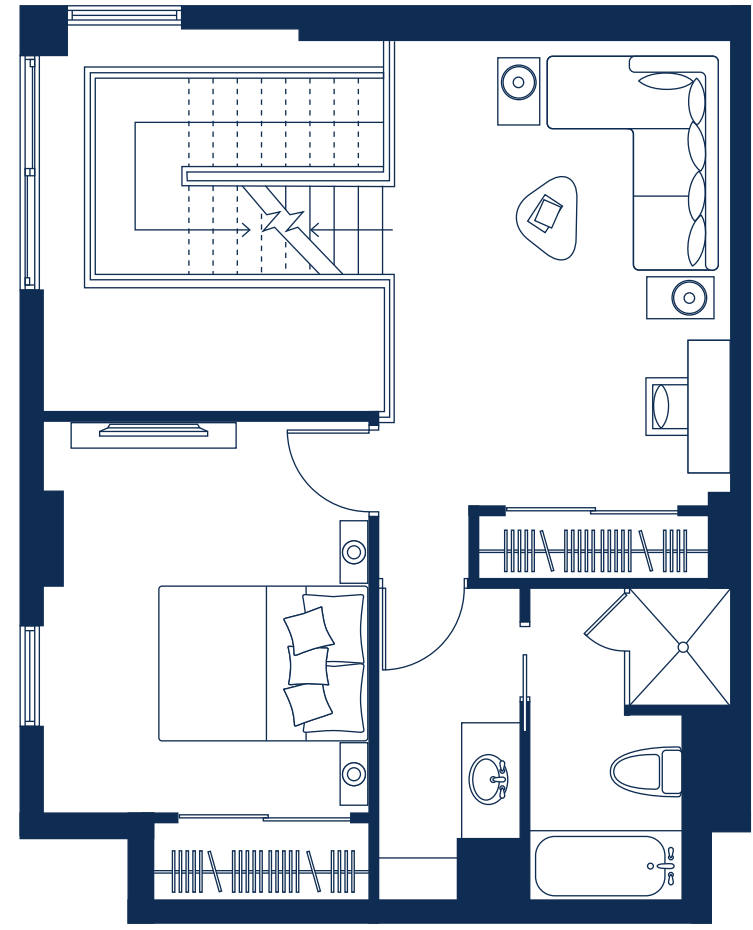

PH 1

Bed	2
Bath	1.5
Sq.Ft.	1534
m ²	142.50

Approximate sq. footage includes terrace

20th LEVEL

21st LEVEL