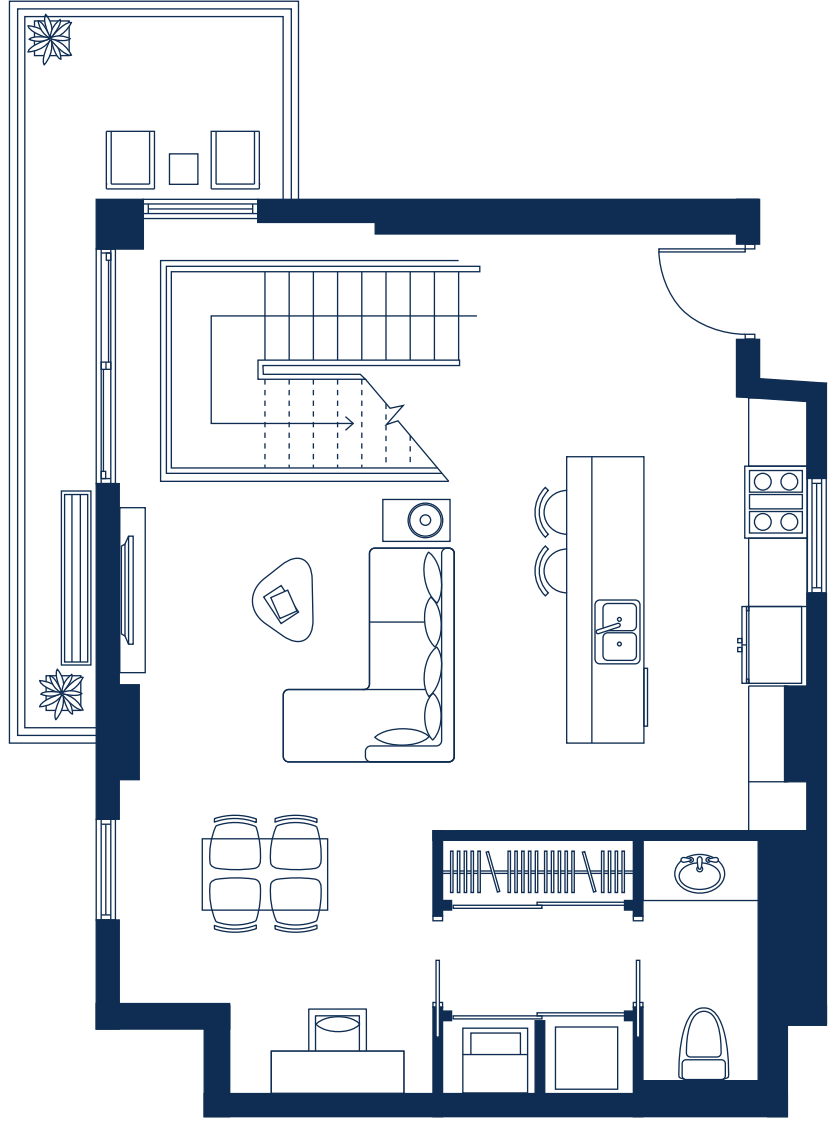

PH 1

Bed	2
Bath	1.5
Sq.Ft.	1534
m ²	142.50

Approximate sq. footage includes terrace

20th LEVEL

21st LEVEL