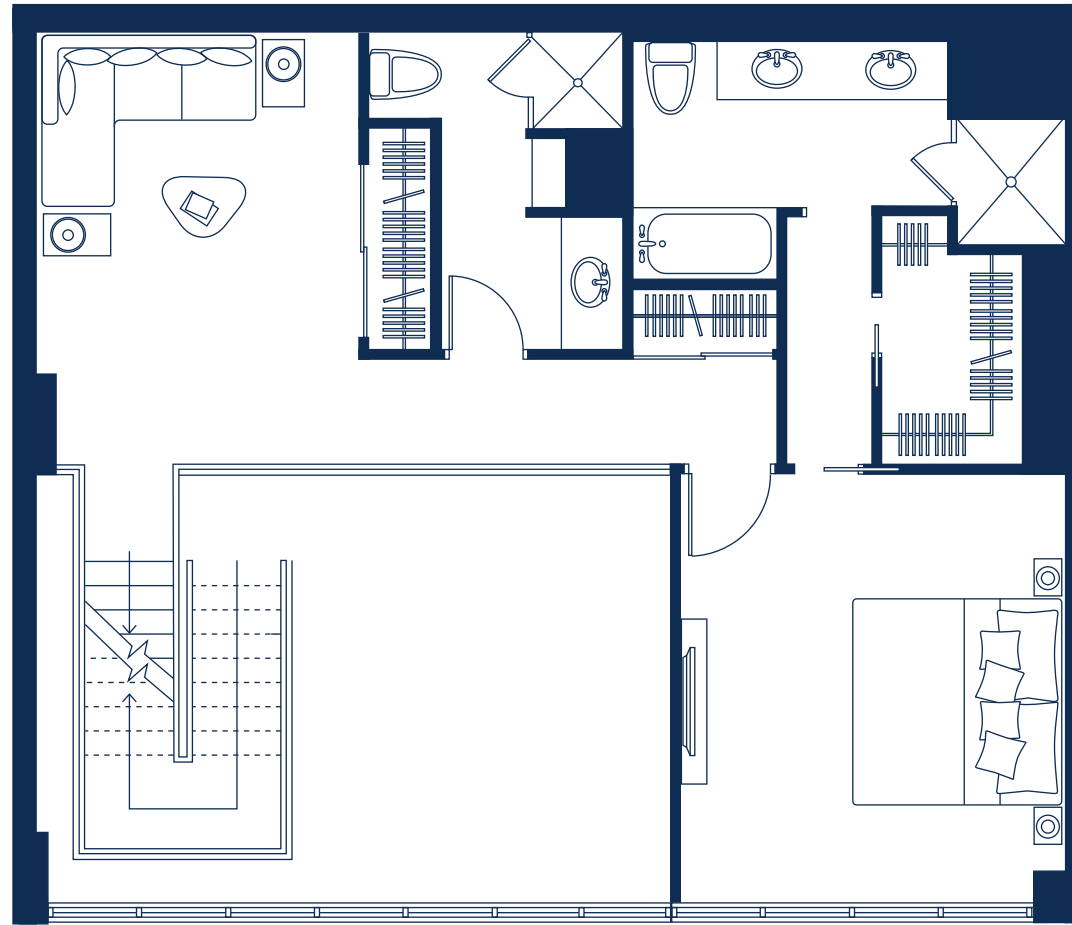

20th LEVEL

21st LEVEL

PH 13

Bed	3
Bath	3
Sq.Ft.	2227
m ²	206.90

Approximate sq. footage includes terrace