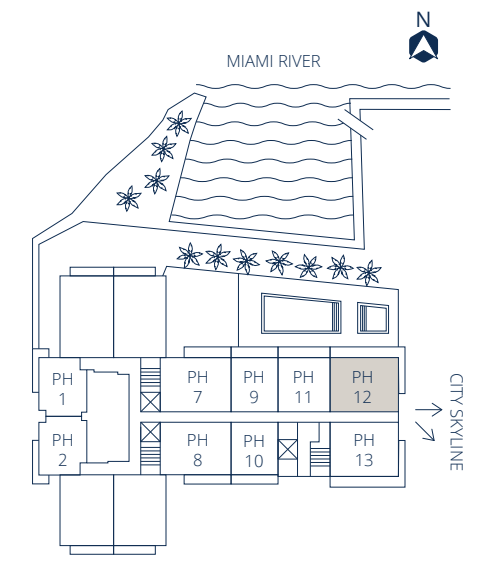

PH 12

Bed	3
Bath	3
Sq.Ft.	2227
m ²	206.90

Approximate sq. footage includes terrace

20th LEVEL

21st LEVEL