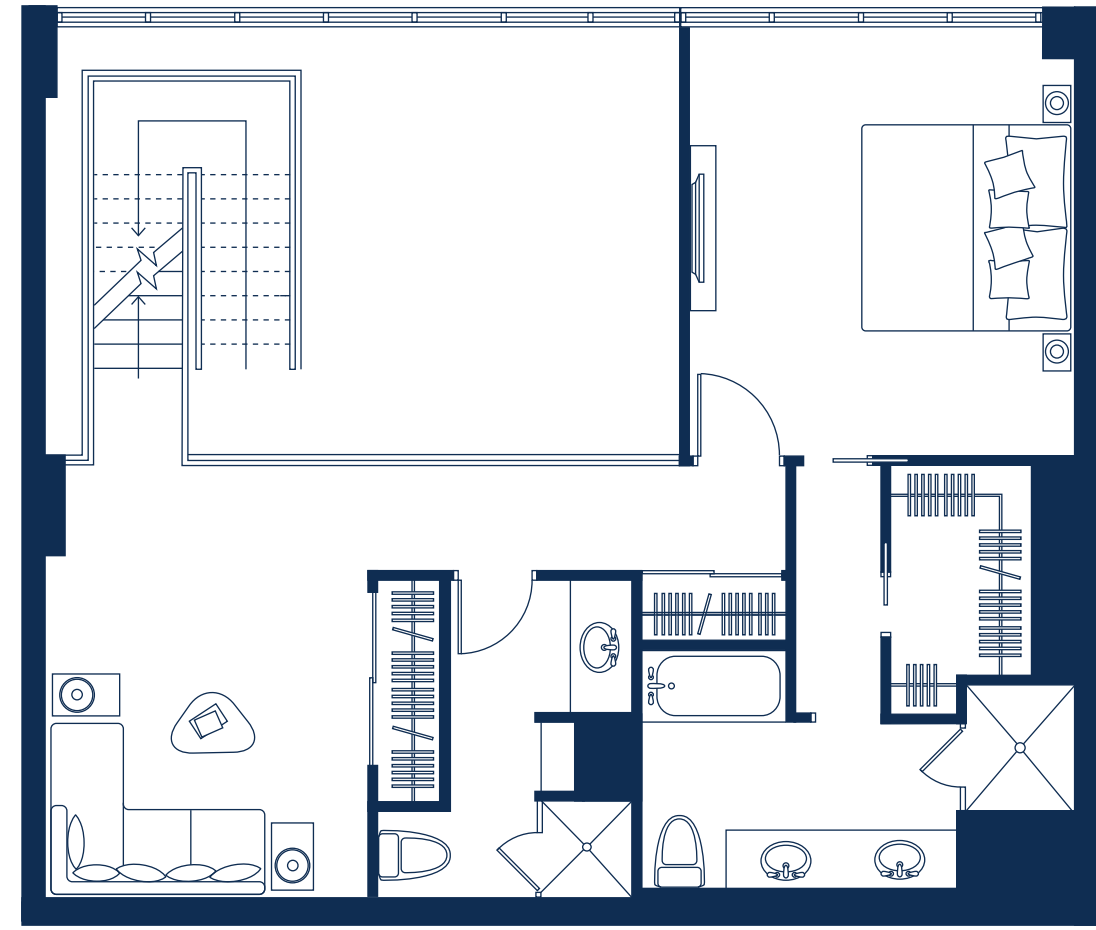

PH 12

Bed	3
Bath	3
Sq.Ft.	2227
m ²	206.90

Approximate sq. footage includes terrace

20th LEVEL

21st LEVEL