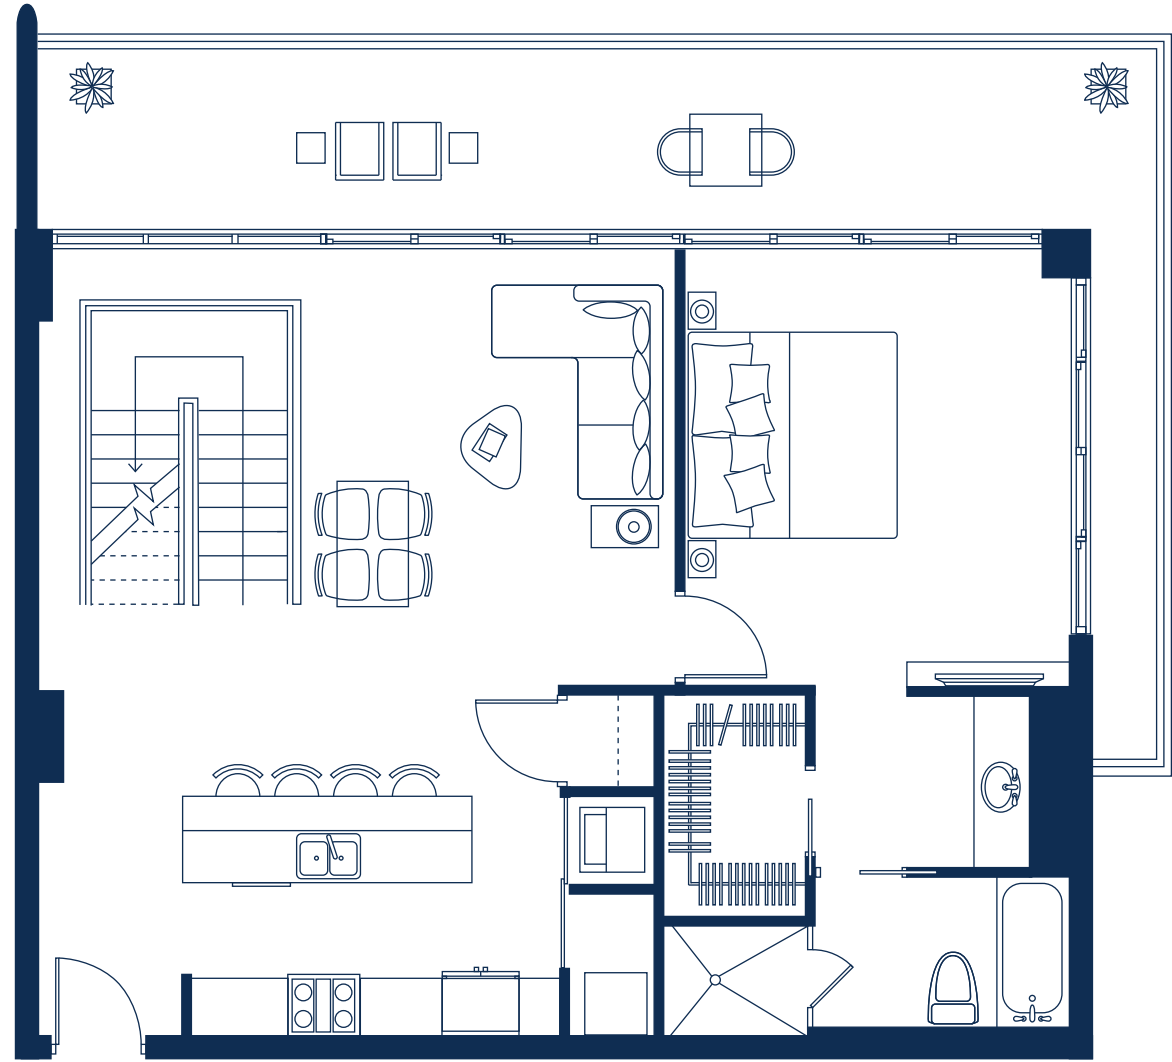

PH 12

Bed	3
Bath	3
Sq.Ft.	2227
m ²	206.90

Approximate sq. footage includes terrace

20th LEVEL

21st LEVEL