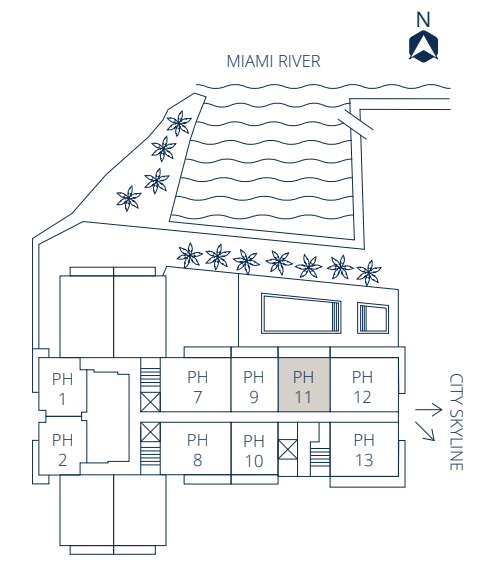

PH 11

Bed	2
Bath	1.5
Sq.Ft.	1603
m ²	149

Approximate sq. footage includes terrace

20th LEVEL

21st LEVEL