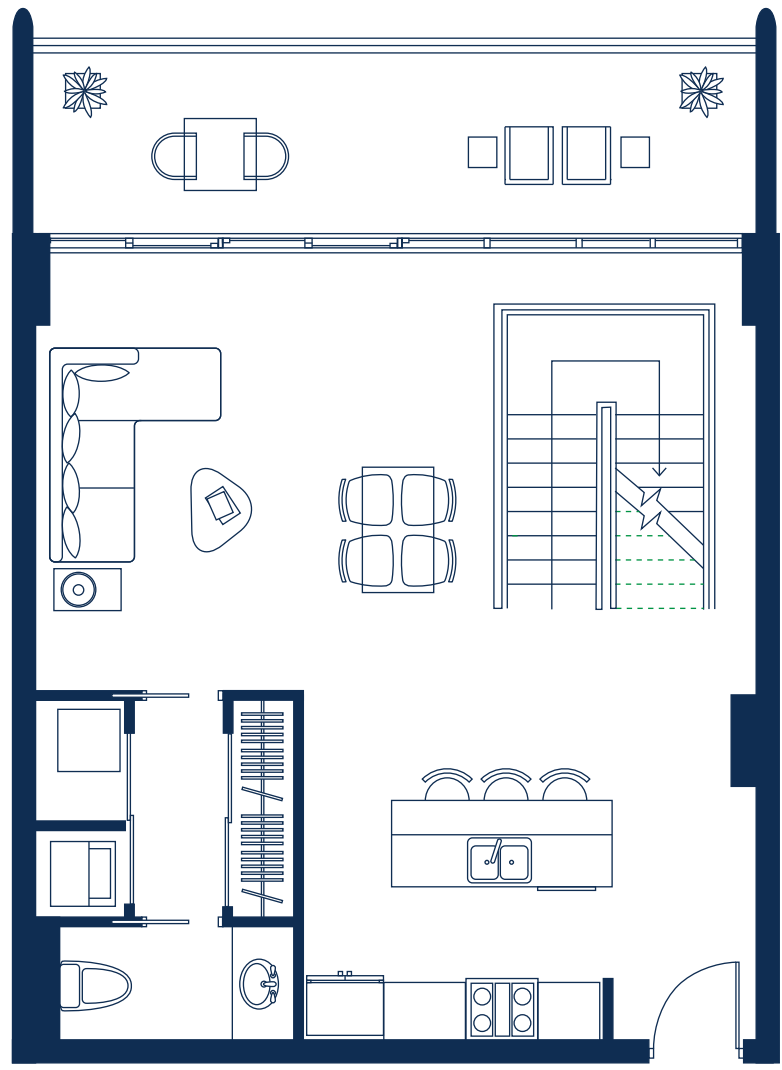

PH 11

Bed	2
Bath	1.5
Sq.Ft.	1603
m ²	149

Approximate sq. footage includes terrace

20th LEVEL

21st LEVEL