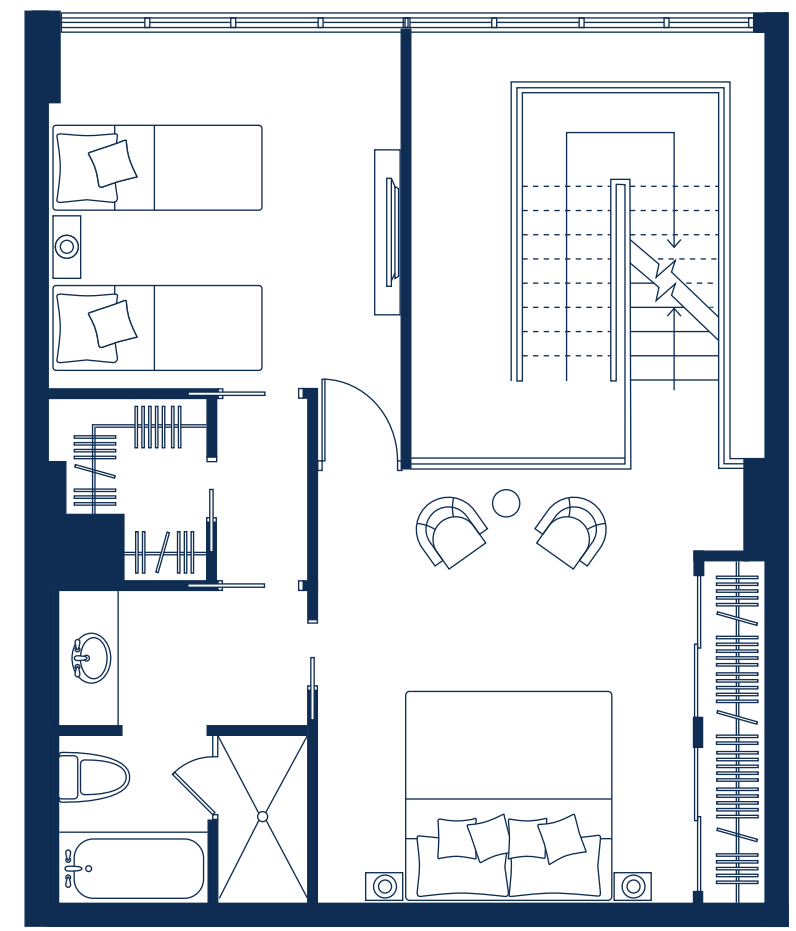

PH 11

Bed	2
Bath	1.5
Sq.Ft.	1603
m ²	149

Approximate sq. footage includes terrace

20th LEVEL

21st LEVEL