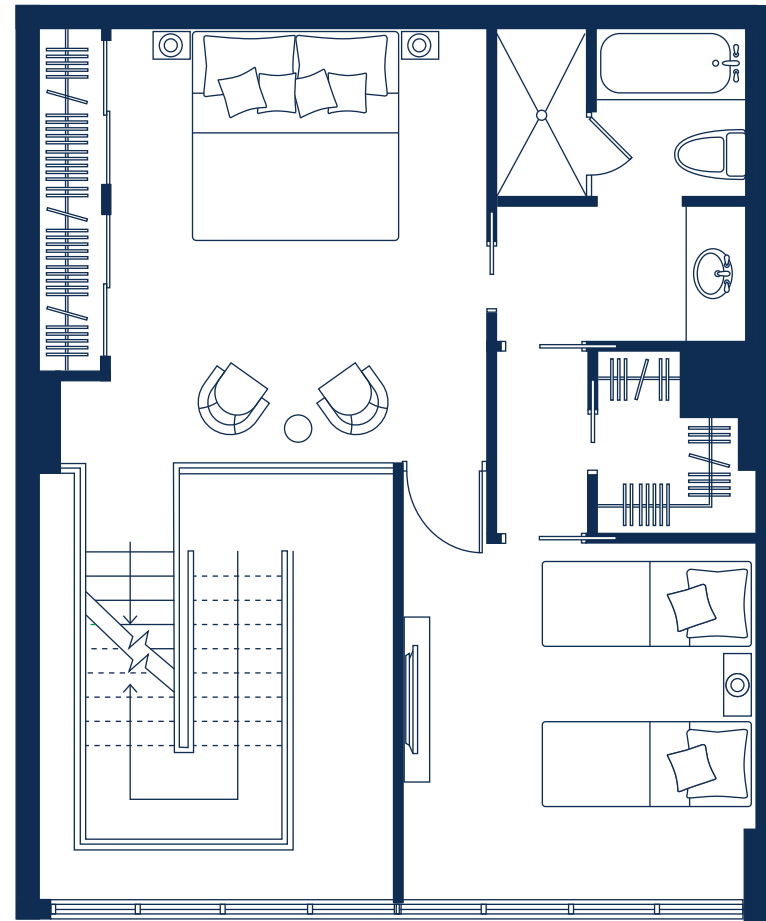

20th LEVEL

21st LEVEL

PH 10

Bed	2
Bath	1.5
Sq.Ft.	1603
m ²	149

Approximate sq. footage includes terrace