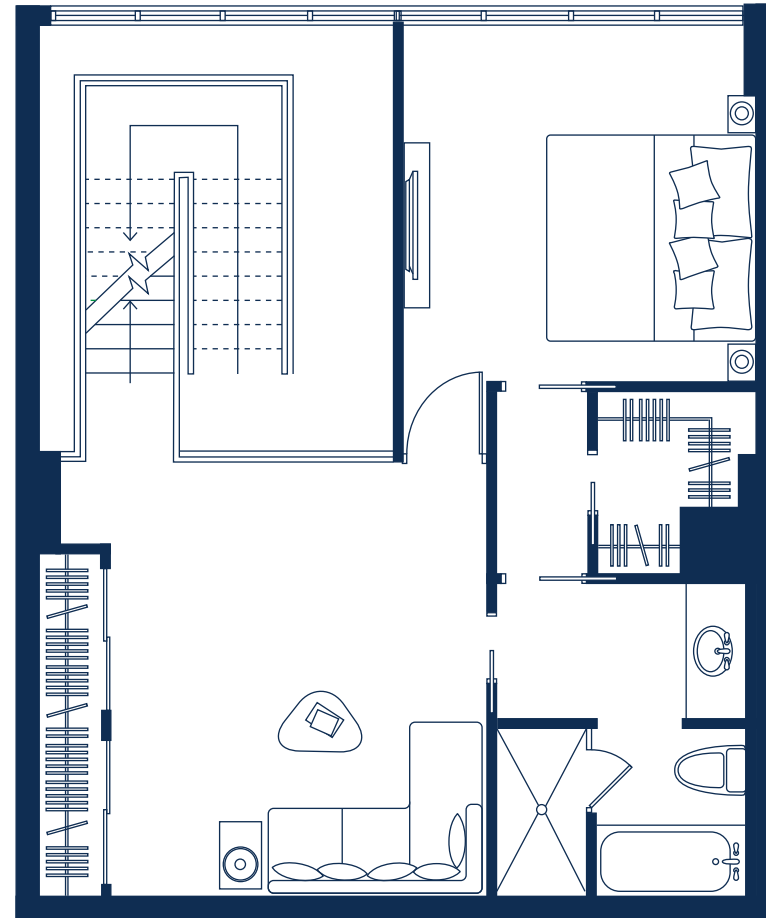

20th LEVEL

21st LEVEL

PH 9

Bed	2
Bath	1.5
Sq.Ft.	1603
m ²	149

Approximate sq. footage includes terraces