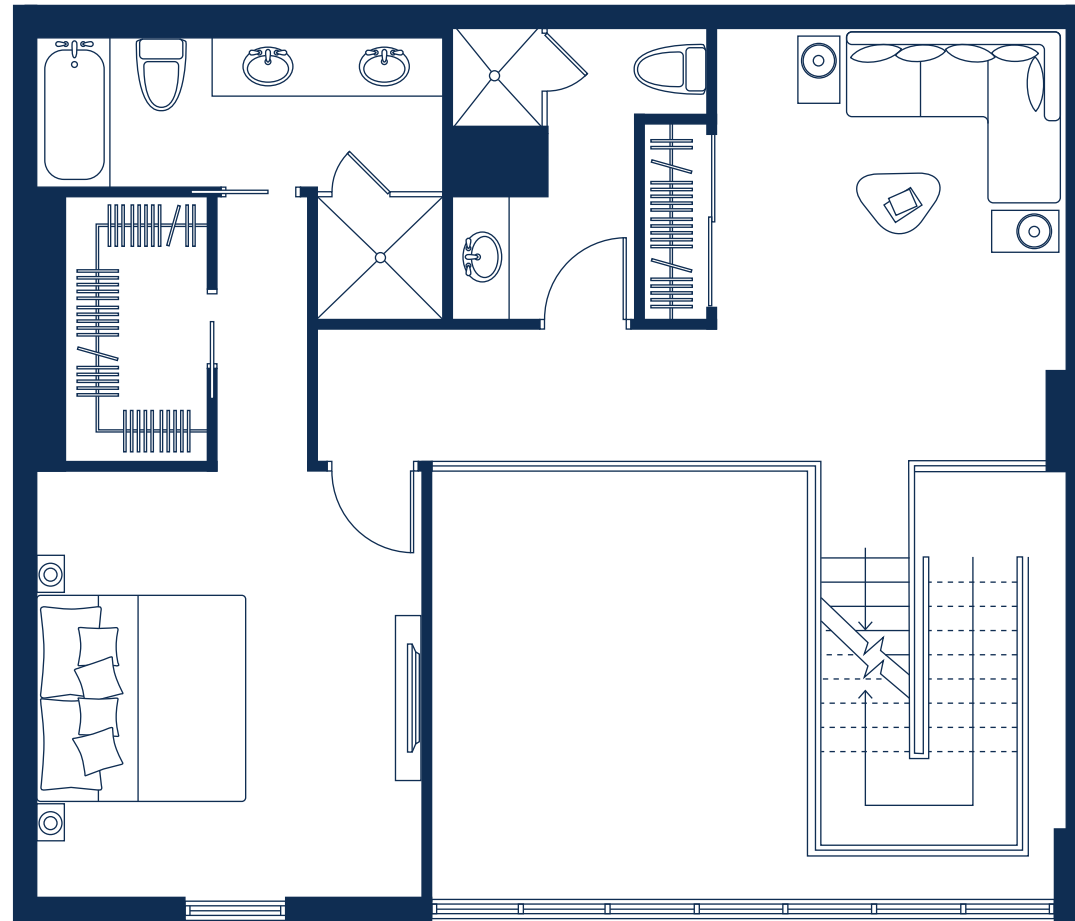

20th LEVEL

21st LEVEL

PH 8

Bed	3
Bath	3
Sq.Ft.	2084
m <sup>2</sup>	193.60

Approximate sq. footage is includes terraces