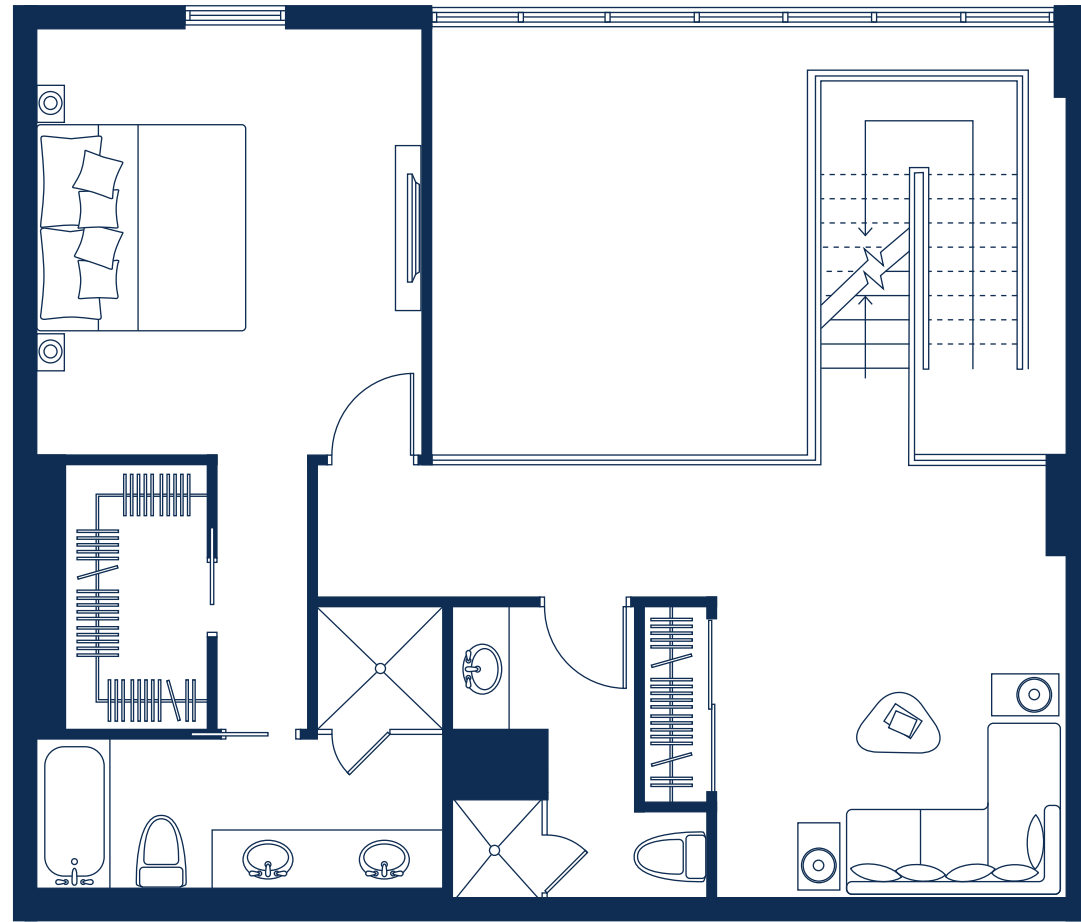

PH 7

Bed	3
Bath	3
Sq.Ft.	2084
m ²	193.60

Approximate sq. footage is includes terraces

20th LEVEL

21st LEVEL