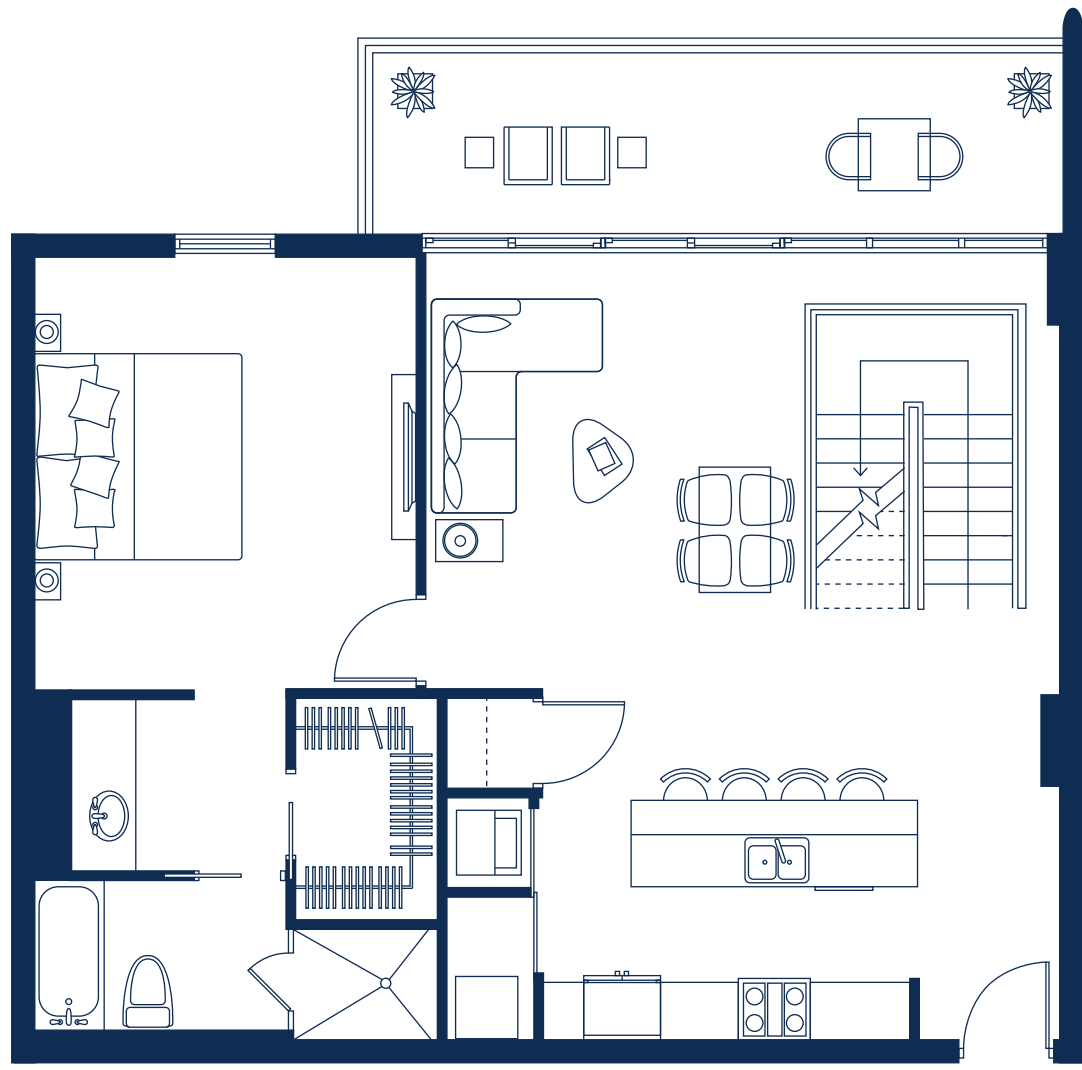

PH 7

Bed	3
Bath	3
Sq.Ft.	2084
m ²	193.60

Approximate sq. footage is includes terraces

20th LEVEL

21st LEVEL