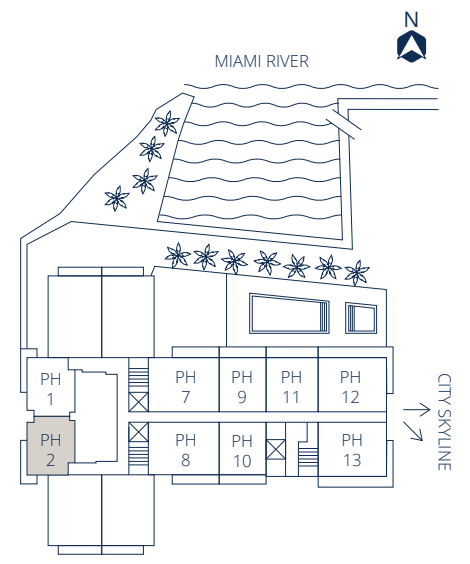

PH 2

Bed	2
Bath	1.5
Sq.Ft.	1534
m ²	142.50

Approximate sq. footage includes terraces

20th LEVEL

21st LEVEL