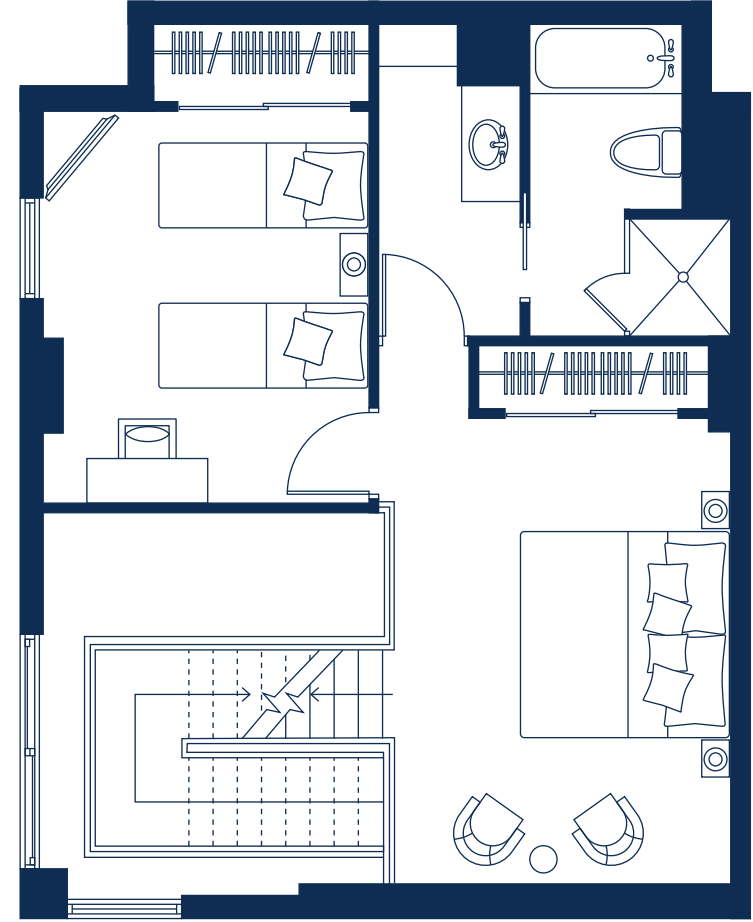

PH 2

Bed	2
Bath	1.5
Sq.Ft.	1534
m ²	142.50

Approximate sq. footage includes terraces

20th LEVEL

21st LEVEL