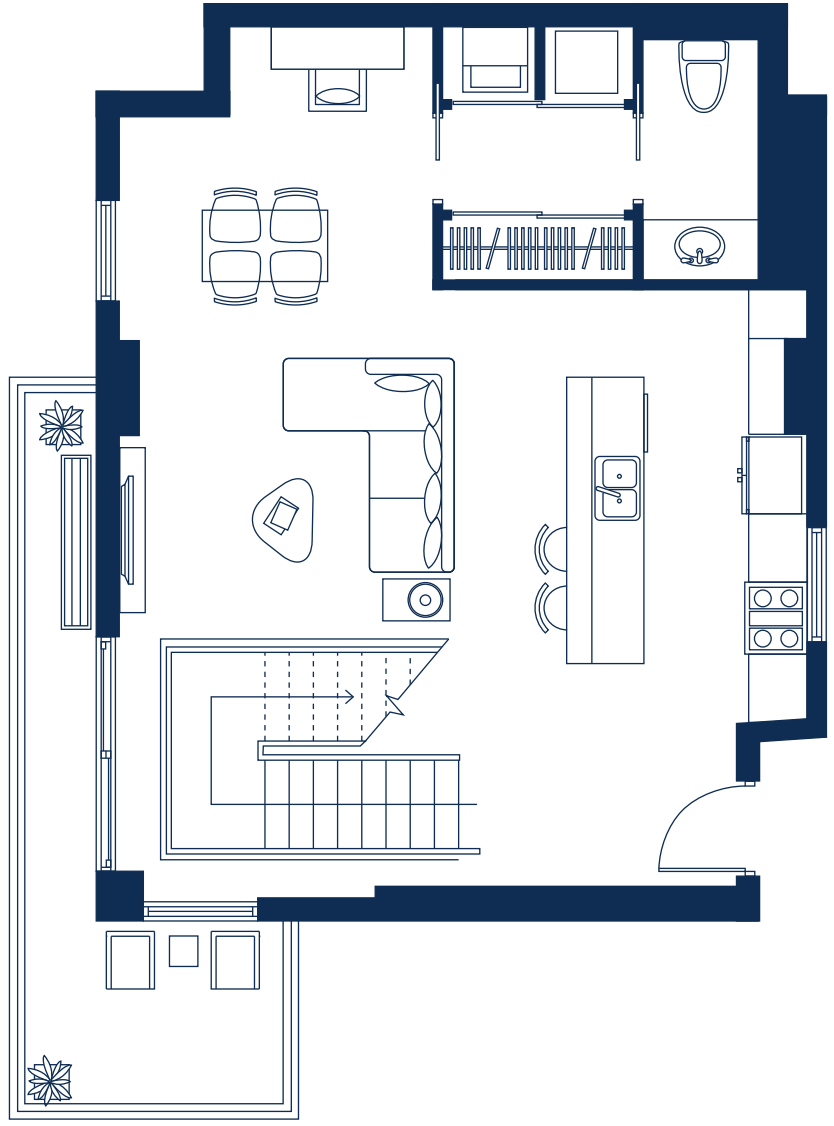

PH 2

Bed	2
Bath	1.5
Sq.Ft.	1534
m ²	142.50

Approximate sq. footage includes terraces

20th LEVEL

21st LEVEL