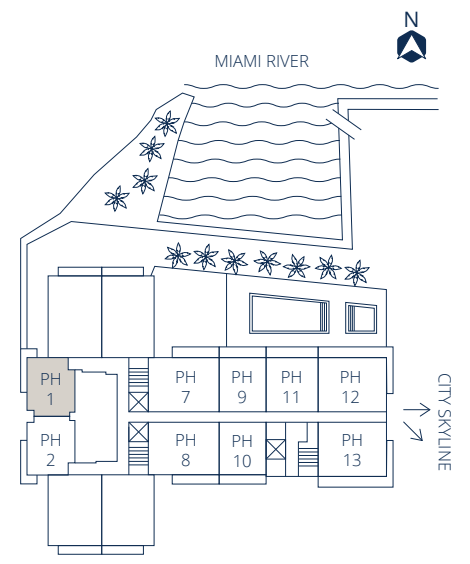

PH 1

Bed	2
Bath	1.5
Sq.Ft.	1534
m ²	142.50

Approximate sq. footage includes terraces

20th LEVEL

21st LEVEL