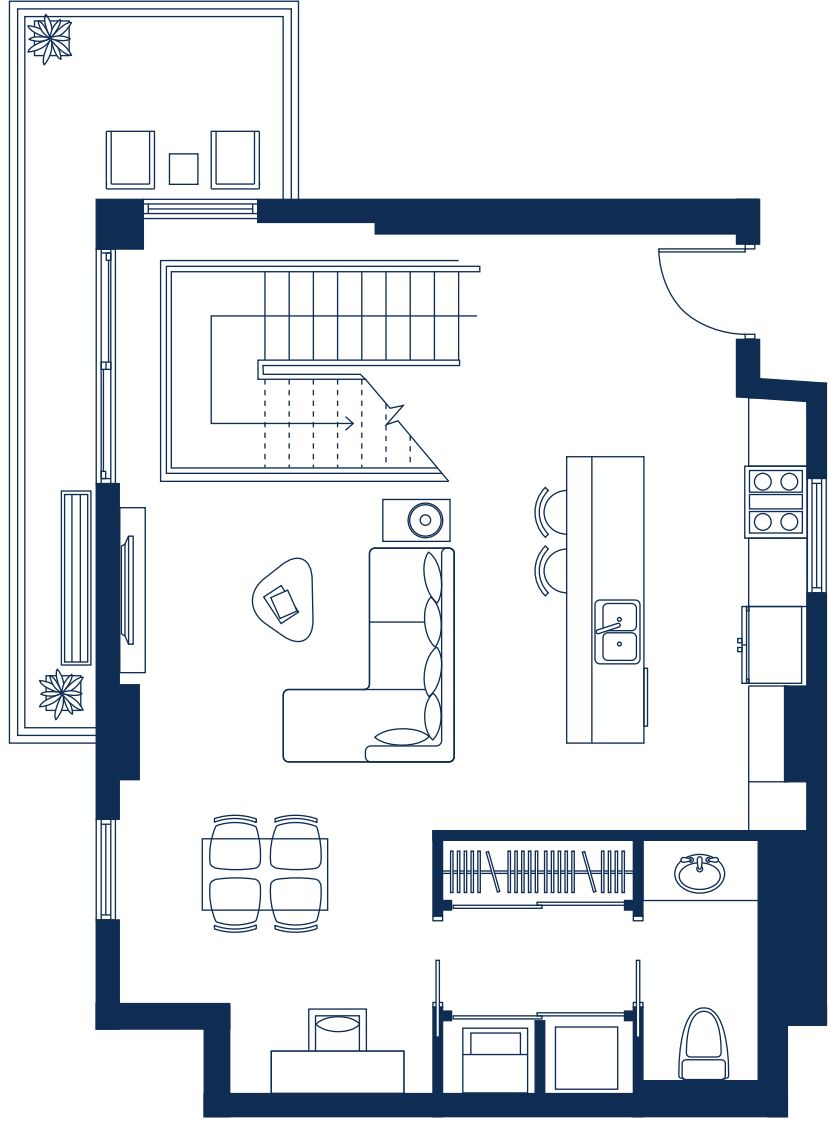

PH 1

Bed	2
Bath	1.5
Sq.Ft.	1534
m ²	142.50

Approximate sq. footage includes terraces

20th LEVEL

21st LEVEL