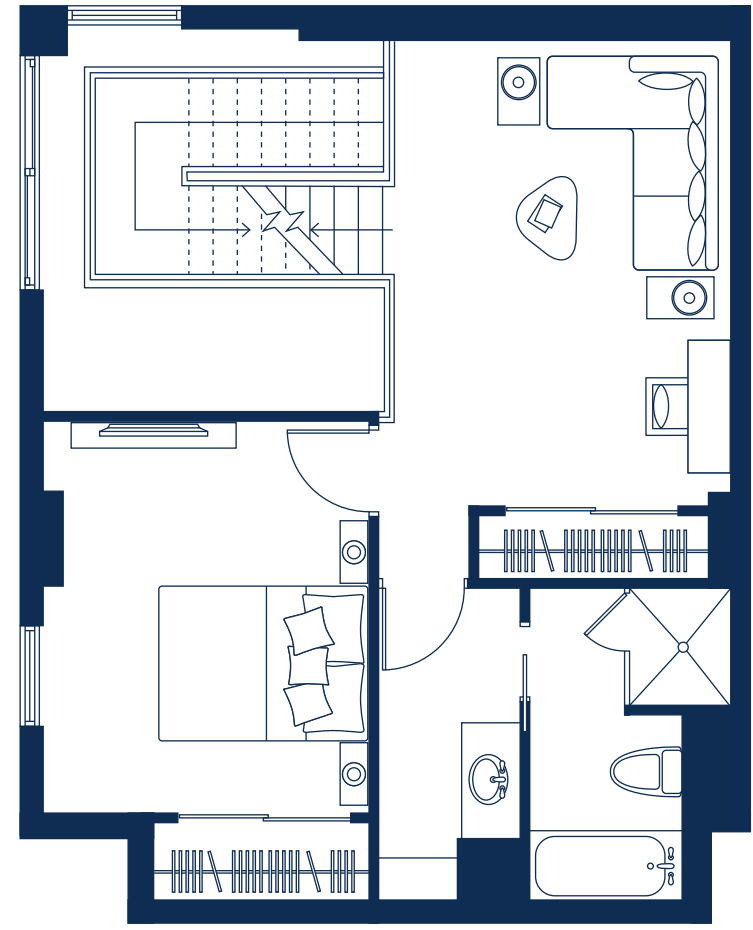

PH 1

Bed	2
Bath	1.5
Sq.Ft.	1534
m ²	142.50

Approximate sq. footage includes terraces

20th LEVEL

21st LEVEL