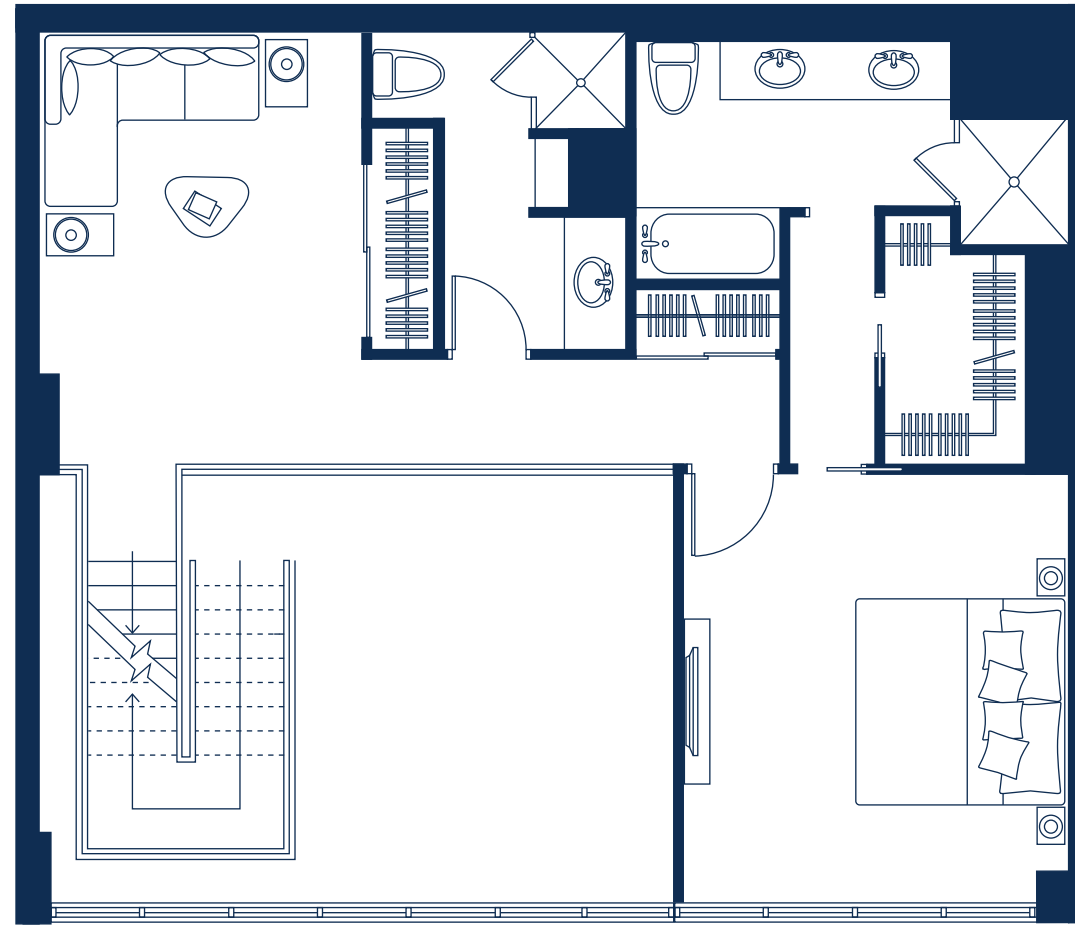

20th LEVEL

21st LEVEL

PH 13

Bed	3
Bath	3
Sq.Ft.	2227
m <sup>2</sup>	206.90

Approximate sq. footage is includes terraces