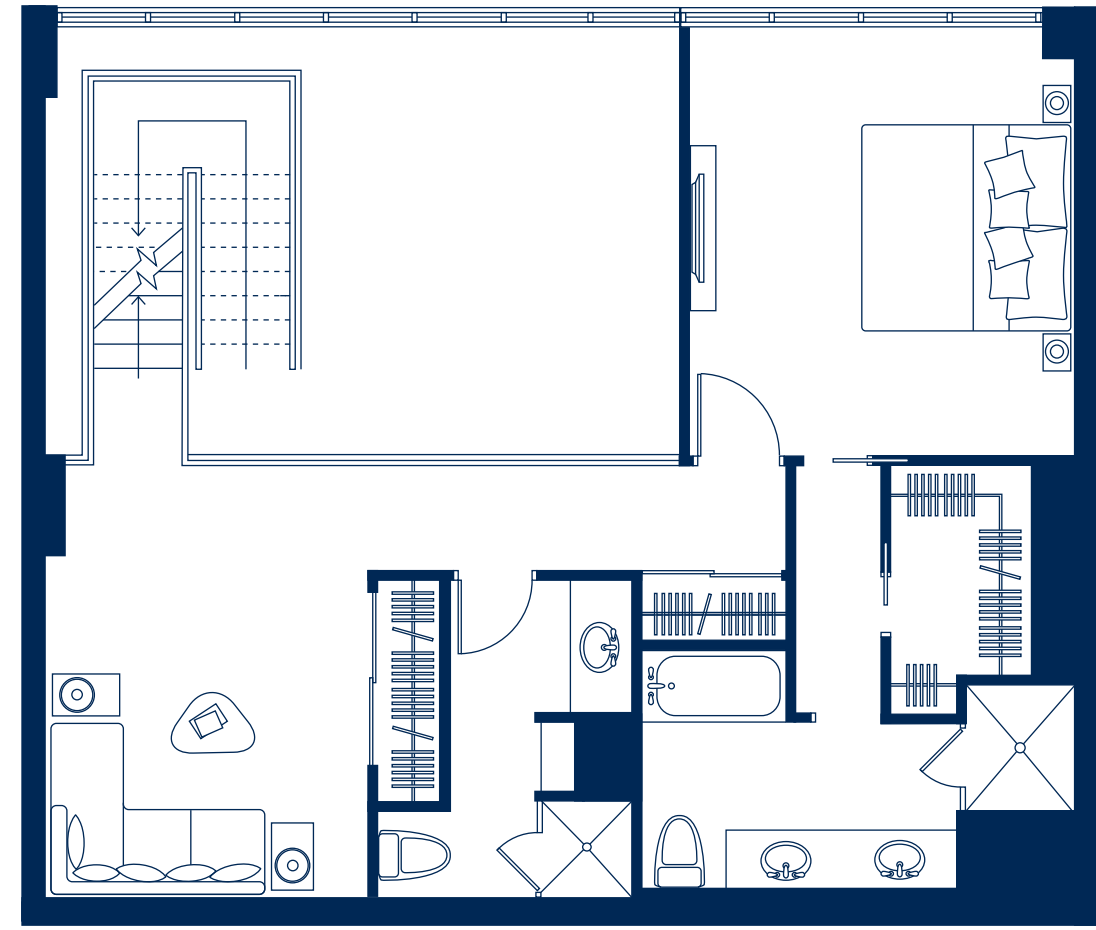

PH 12

Bed	3
Bath	3
Sq.Ft.	2227
m ²	206.90

Approximate sq. footage is includes terraces

20th LEVEL

21st LEVEL