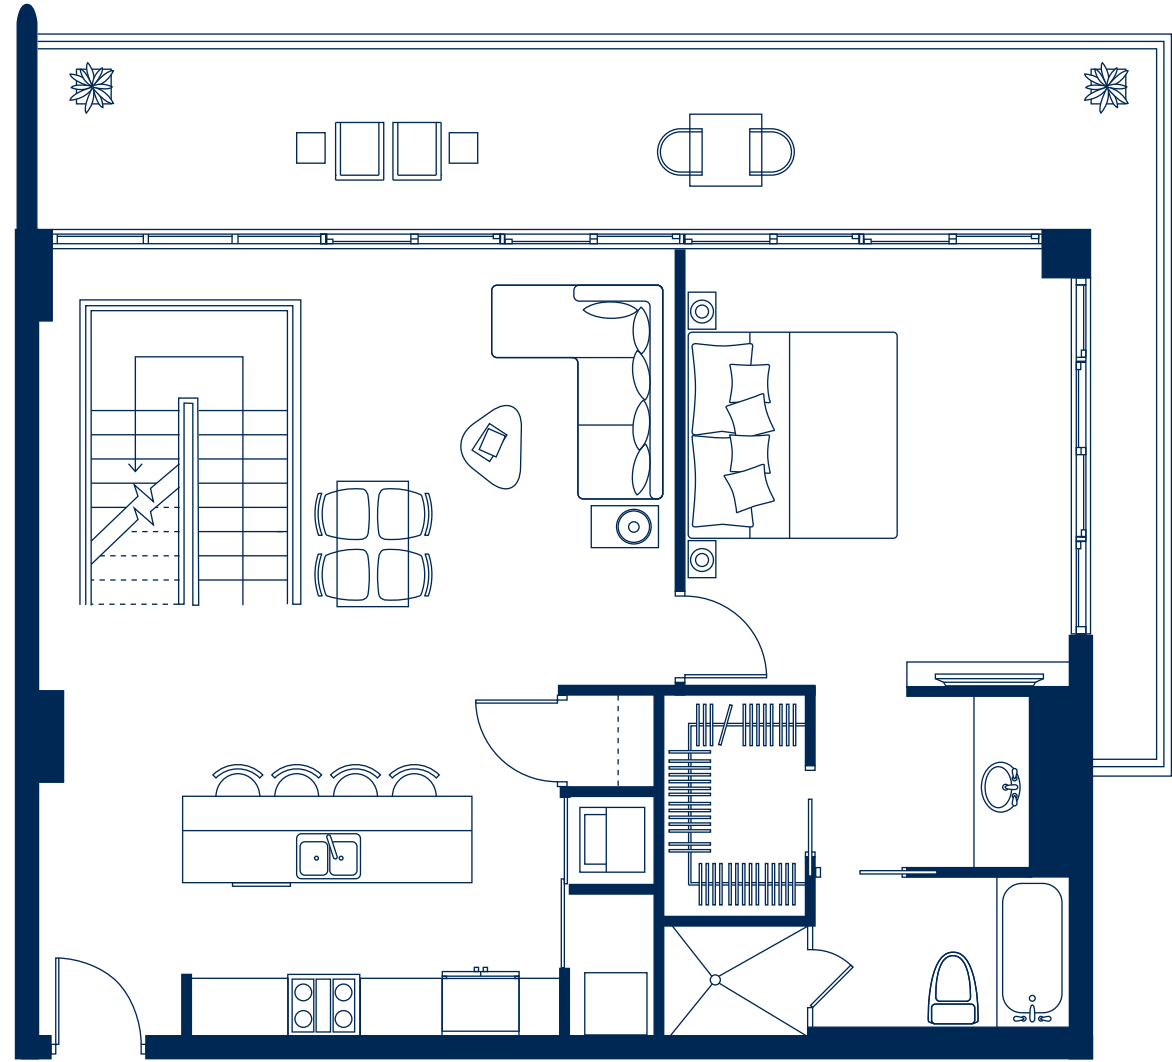

PH 12

Bed	3
Bath	3
Sq.Ft.	2227
m ²	206.90

Approximate sq. footage is includes terraces

20th LEVEL

21st LEVEL