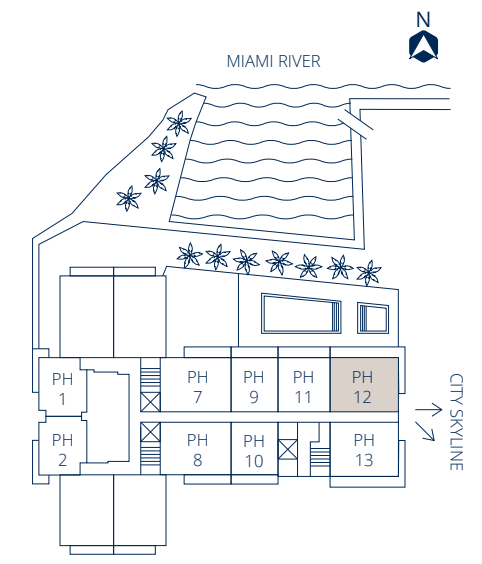

PH 12

Bed	3
Bath	3
Sq.Ft.	2227
m ²	206.90

Approximate sq. footage is includes terraces

20th LEVEL

21st LEVEL