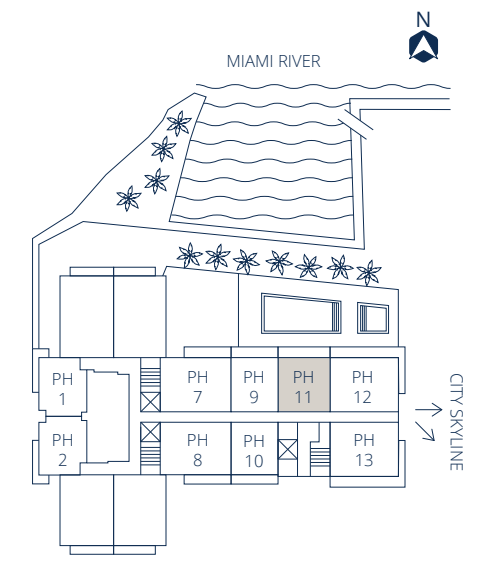

PH 11

Bed	2
Bath	1.5
Sq.Ft.	1603
m ²	149

Approximate sq. footage includes terraces

20th LEVEL

21st LEVEL