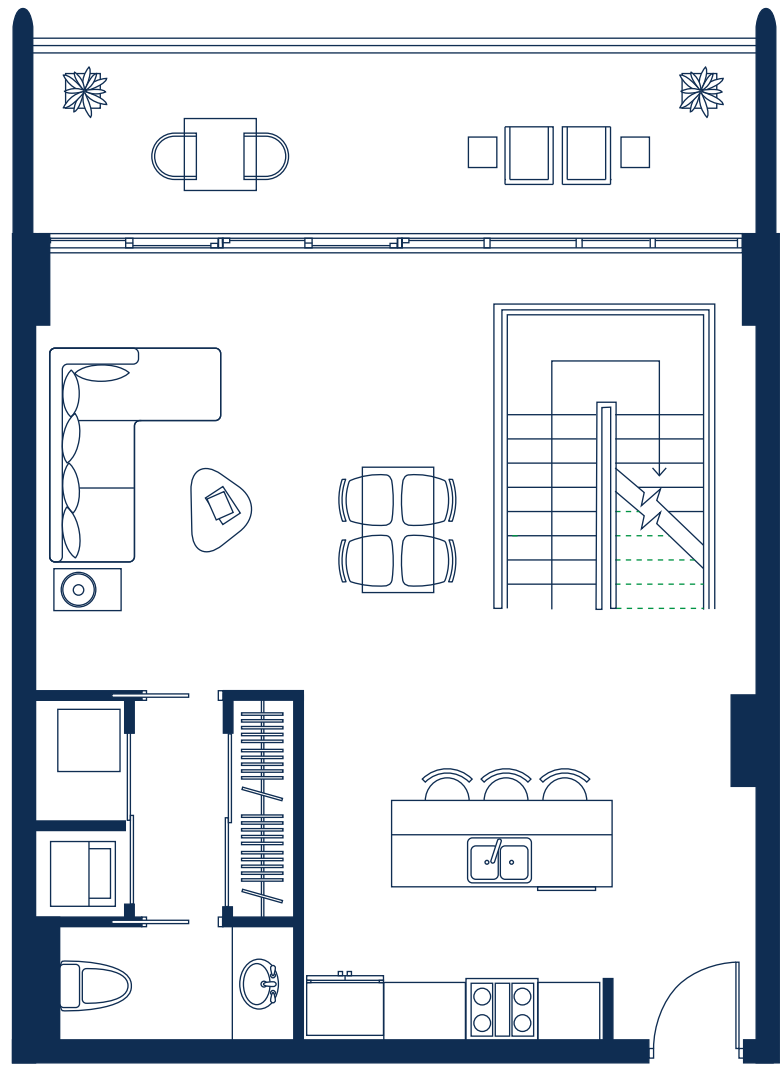

PH 11

Bed	2
Bath	1.5
Sq.Ft.	1603
m ²	149

Approximate sq. footage includes terraces

20th LEVEL

21st LEVEL