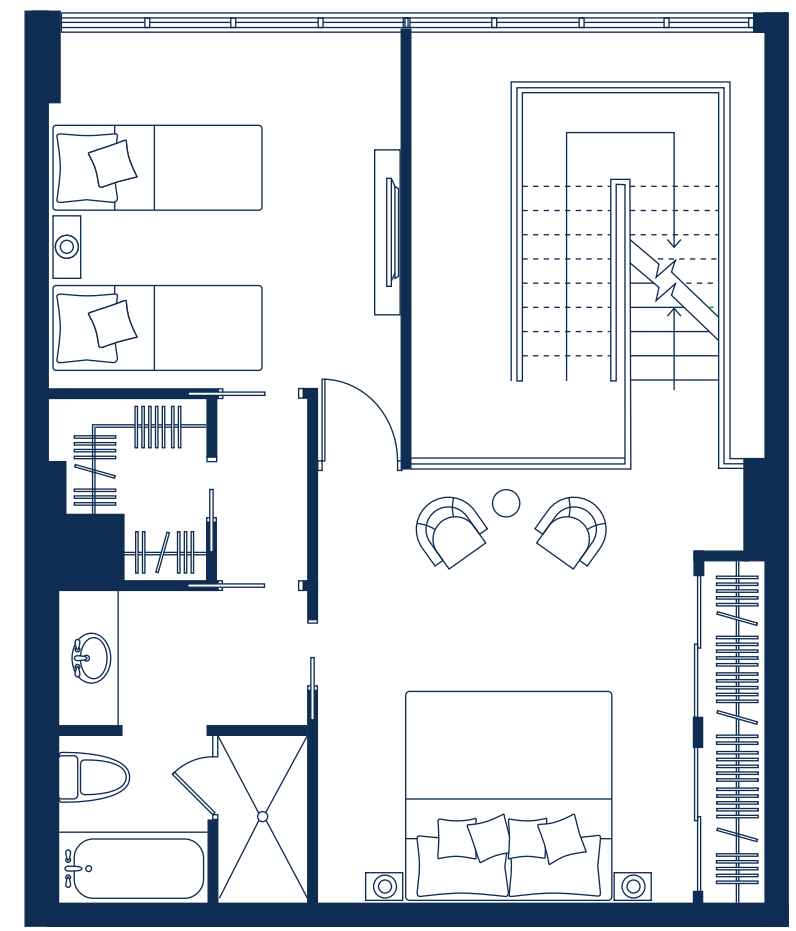

PH 11

Bed	2
Bath	1.5
Sq.Ft.	1603
m ²	149

Approximate sq. footage includes terraces

20th LEVEL

21st LEVEL