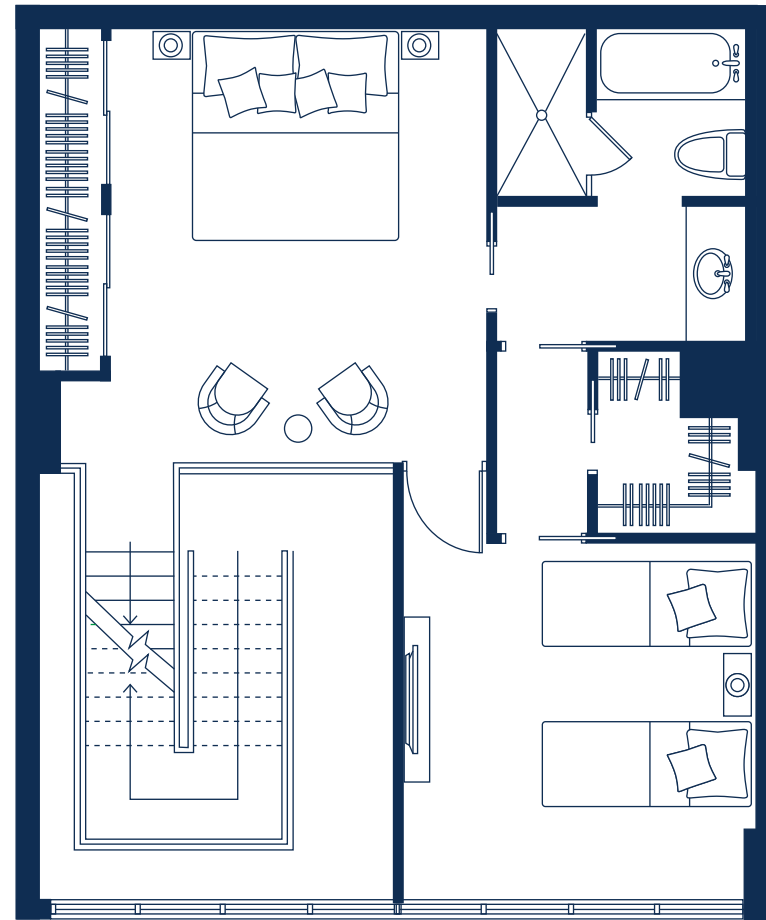

20th LEVEL

21st LEVEL

PH 10

Bed	2
Bath	1.5
Sq.Ft.	1603
m <sup>2</sup>	149

Approximate sq. footage includes terraces