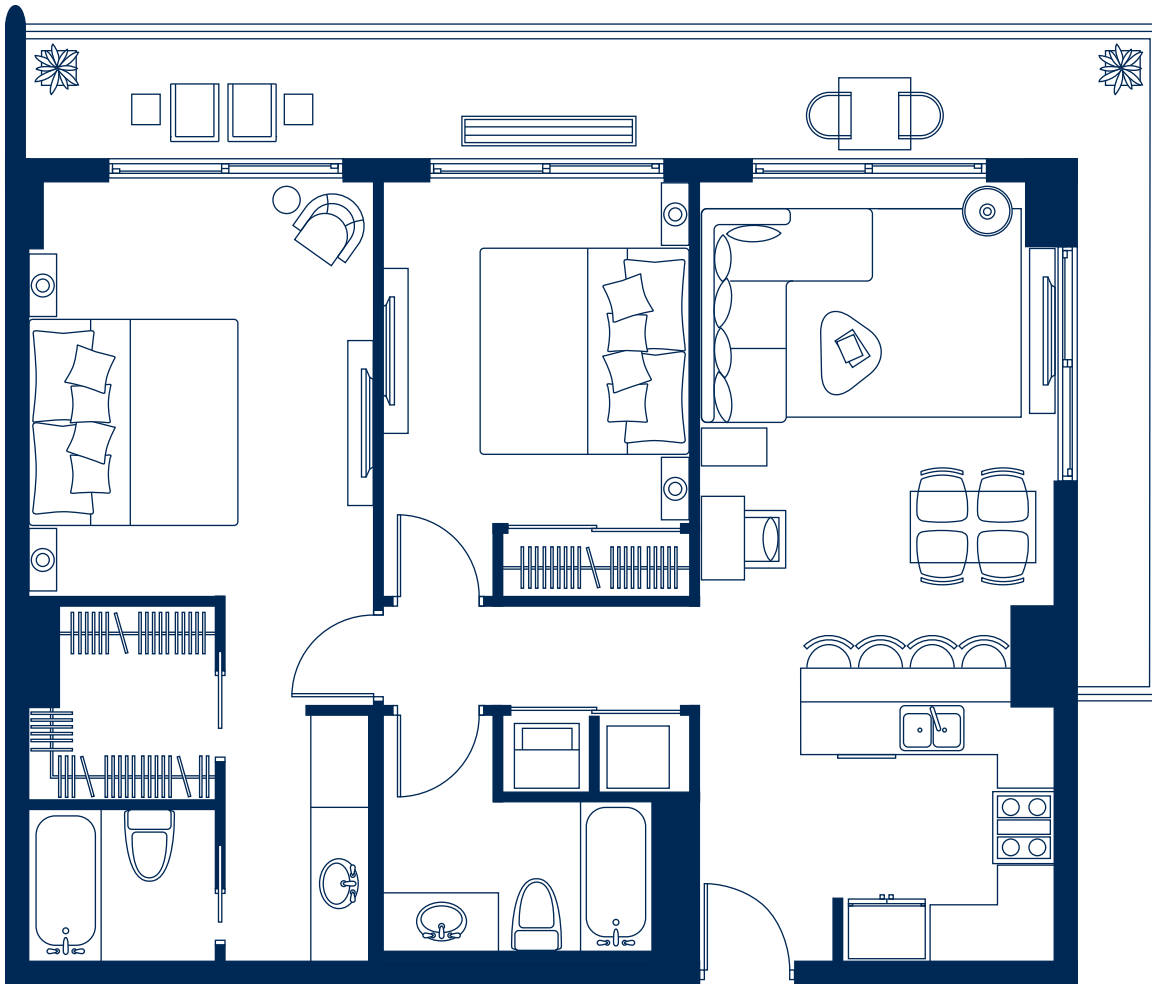

### LINE 13

Bed	2
Bath	2
Sq.Ft.	1341
m <sup>2</sup>	124.58

Approximate sq. footage includes terraces