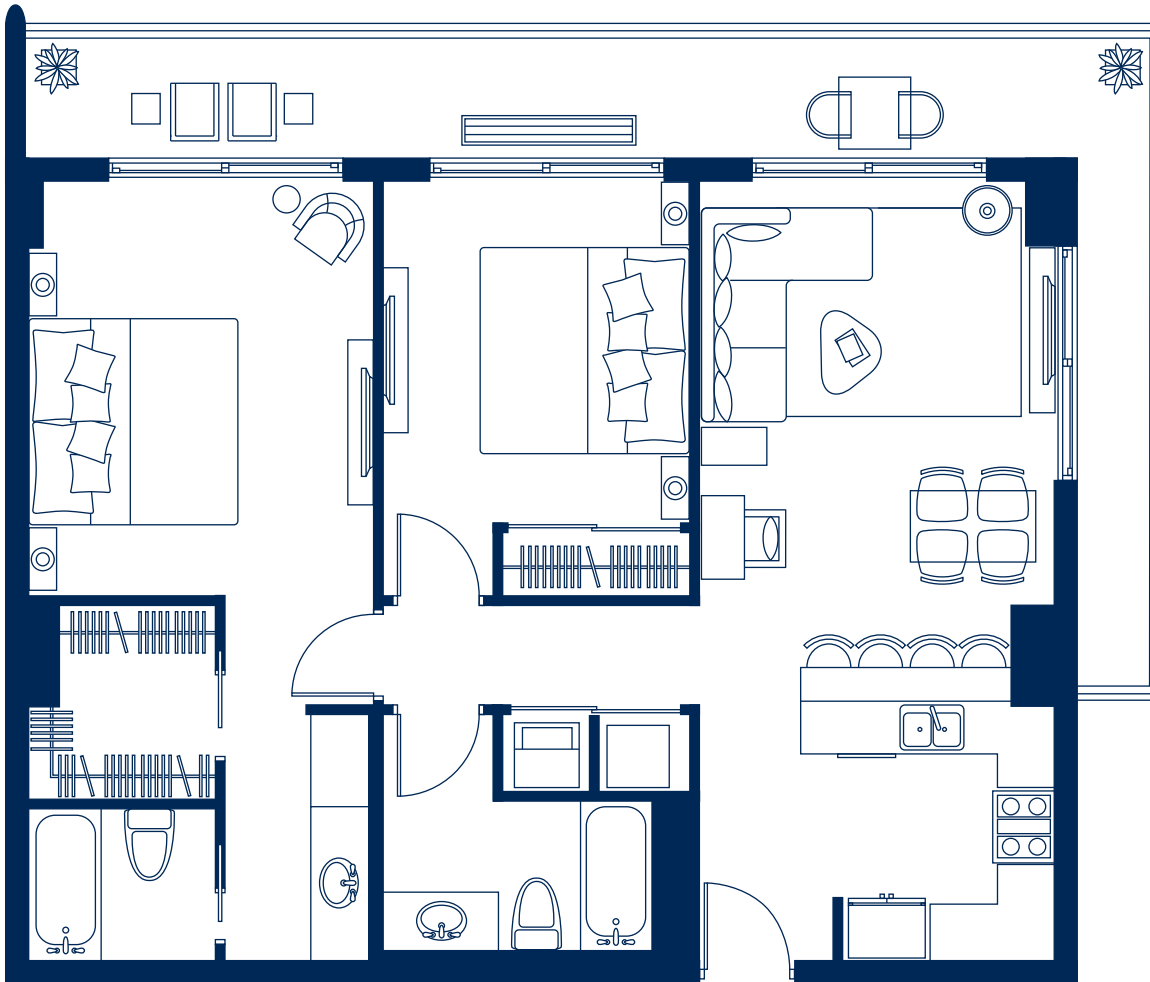

LINE 13

Bed	2
Bath	2
Approx. Sq.Ft.	1341
Approx. m ²	124.58