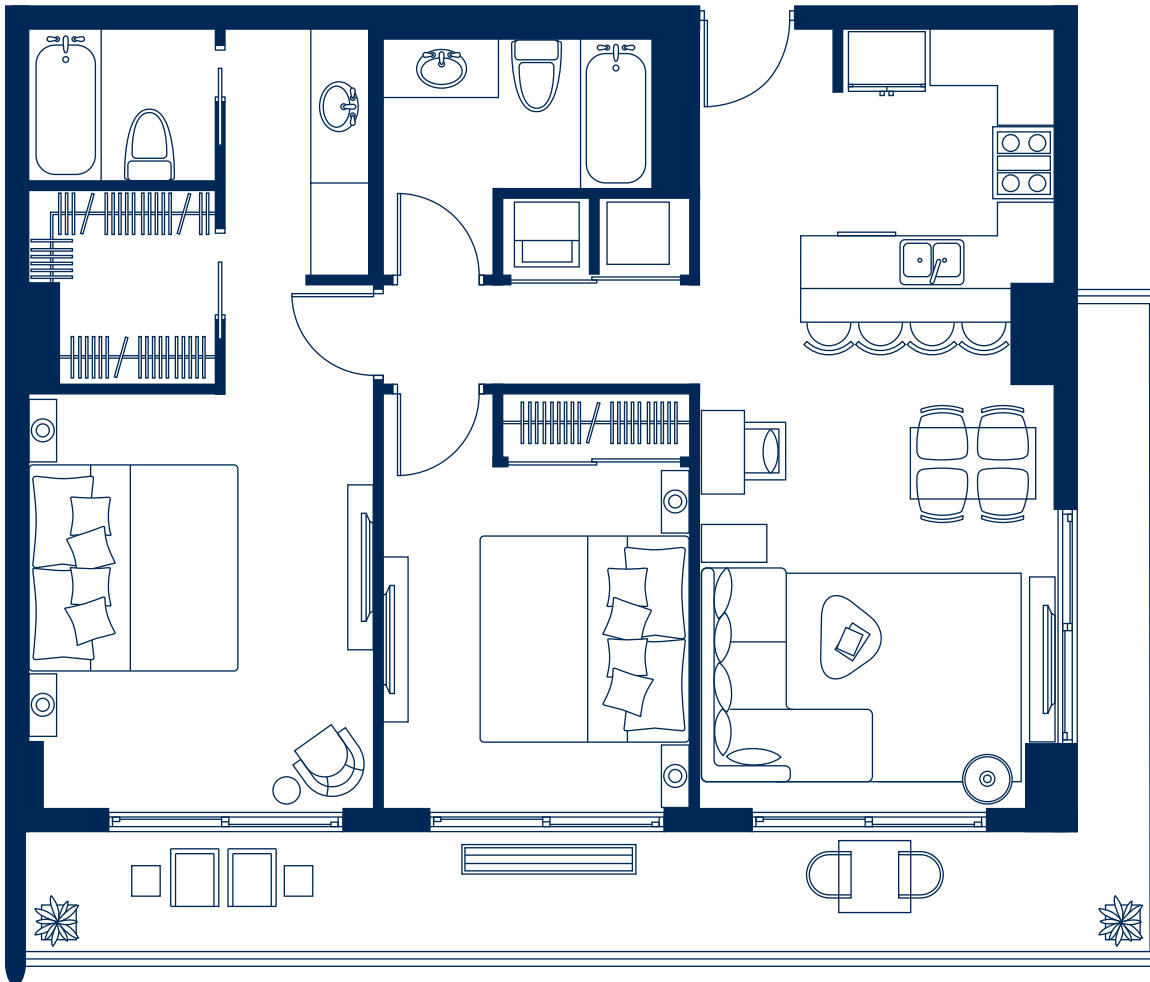

LINE 12

Bed	2
Bath	2
Approx. Sq.Ft.	1341
Approx. m ²	124.58