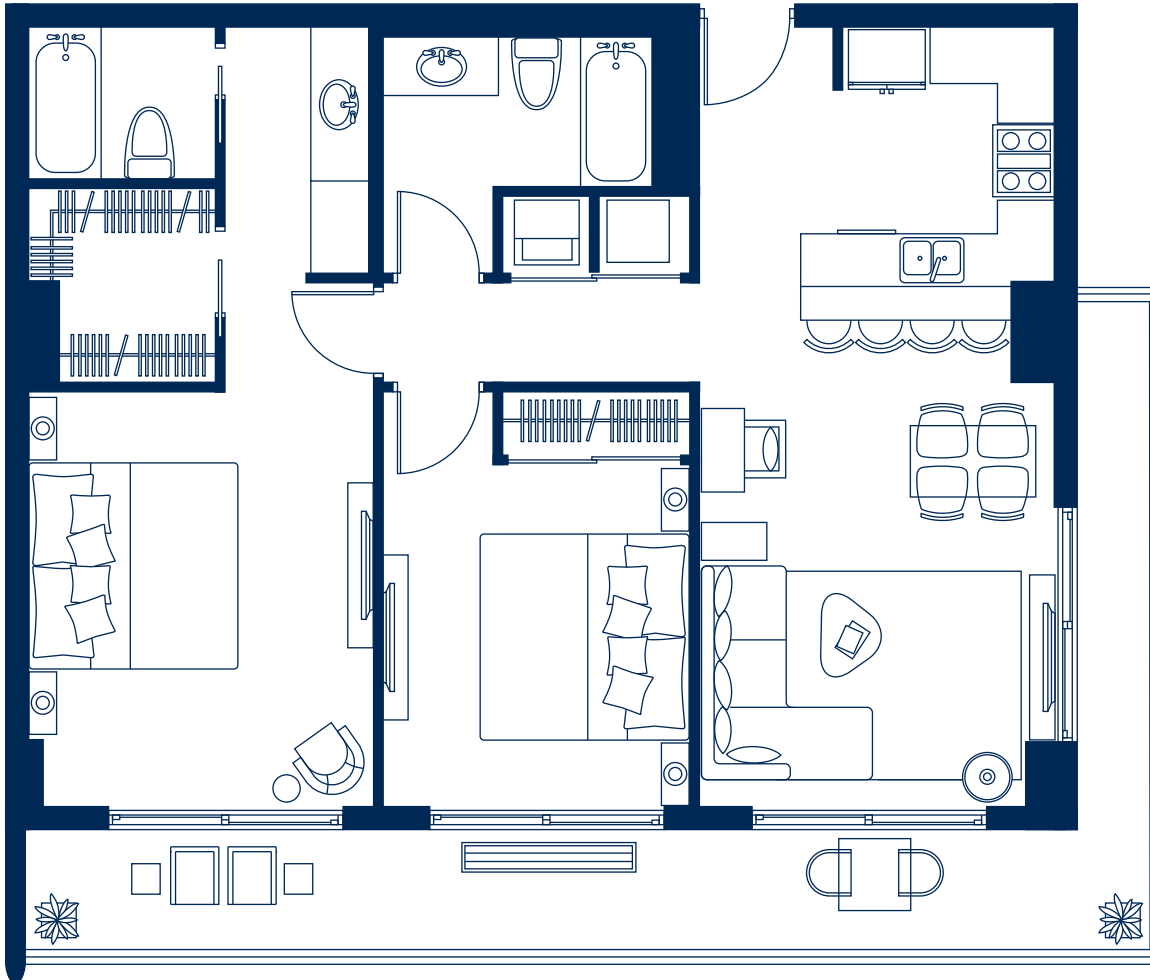

LINE 13

Bed	2
Bath	2
Sq.Ft.	1341
m ²	124.58

Approximate sq. footage includes terraces