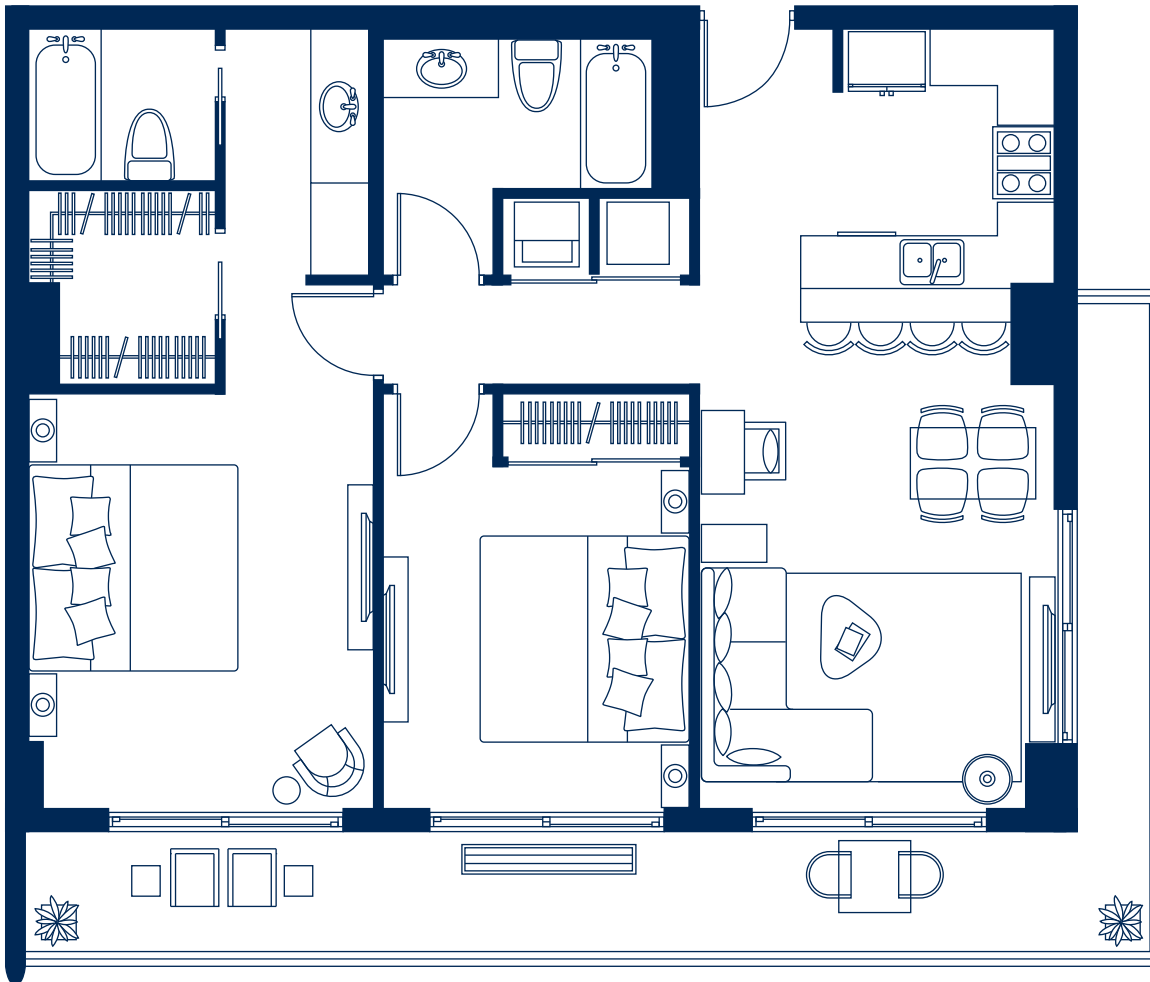

## LINE 12

Bed	2
Bath	2
Sq.Ft.	1341
m <sup>2</sup>	124.58

Approximate sq. footage is includes terraces